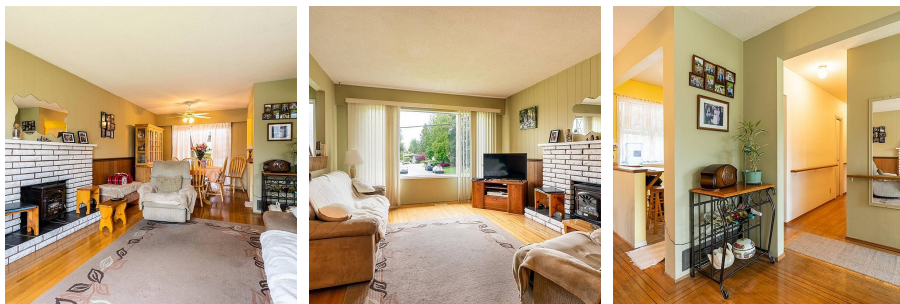

FEATURES

Year Built: 1968

Listed By: RE/MAX Performance Realty