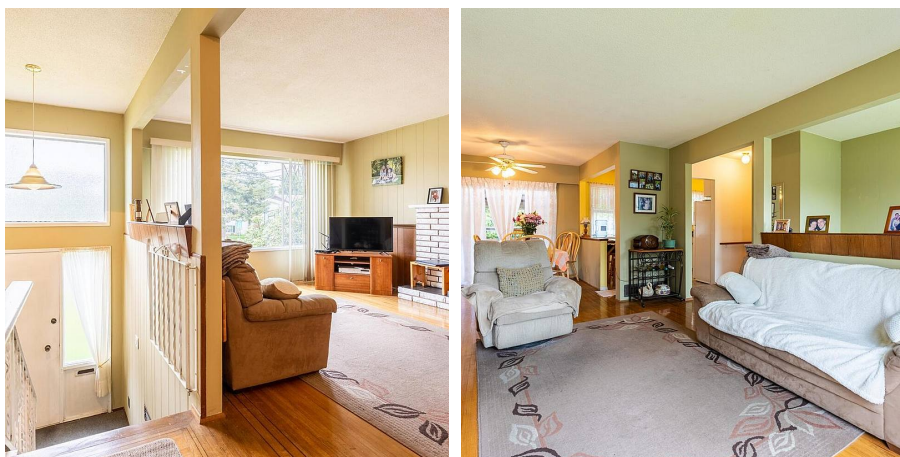

FEATURES

Year Built: 1968

Listed By: RE/MAX Performance Realty