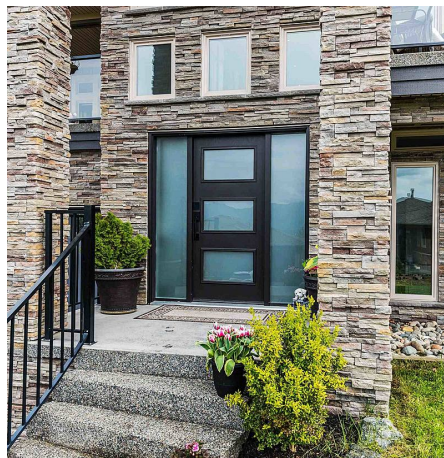

216 51075 Falls Court, Chilliwack

\$1,649,900

Immaculate 5 bedroom home in Emerald Ridge! Large windows let the light pour in and show off the amazing views. The main floor features a beautiful living room with double sided gas fireplace and access to the large balcony on the front of the house to enjoy the valley views. The dining room opens up to the beautiful kitchen with quartz counters, double wall oven, pantry and access to the large backyard, which has room for an outdoor kitchen and hot tub. The master has a spacious ensuite, walk-in closet and access to its own deck - great for quiet morning coffees! 2 more bedrooms on the main floor finish the space nicely. The lower level has a large rec room with an amazing wet bar and built-in aquarium. There are 2 more bedrooms, a den, large washroom and laundry room on the lower floor.

KEY INFORMATION

MLS® R2686220

Residential Detached

Chilliwack

5 Bedrooms

4 Bathrooms

4,558 SF

8,875 SF Lot

FEATURES

Year Built: 2014

Views: Valley and Mountains

Listed By: Century 21 Creekside Realty (Luckakuck)

rennie