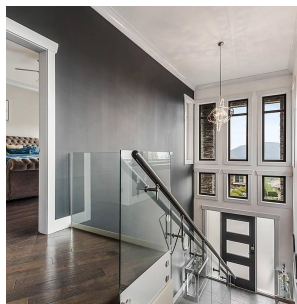

216 51075 Falls Court, Chilliwack

$1,649,900

Immaculate 5 bedroom home in Emerald Ridge! Large windows let the light pour in and show off the amazing views. The main floor features a beautiful living room with double sided gas fireplace and access to the large balcony on the front of the house to enjoy the valley views. The dining room opens up to the beautiful kitchen with quartz counters, double wall oven, pantry and access to the large backyard, which has room for an outdoor kitchen and hot tub. The master has a spacious ensuite, walk-in closet and access to its own deck - great for quiet morning coffees! 2 more bedrooms on the main floor finish the space nicely. The lower level has a large rec room with an amazing wet bar and built-in aquarium. There are 2 more bedrooms, a den, large washroom and laundry room on the lower floor.

KEY INFORMATION

MLS® R2686220

Residential Detached

Chilliwack

5 Bedrooms

4 Bathrooms

4,558 SF

8,875 SF Lot

FEATURES

Year Built: 2014

Views: Valley and Mountains

Listed By: Century 21 Creekside Realty (Luckakuck)

rennie