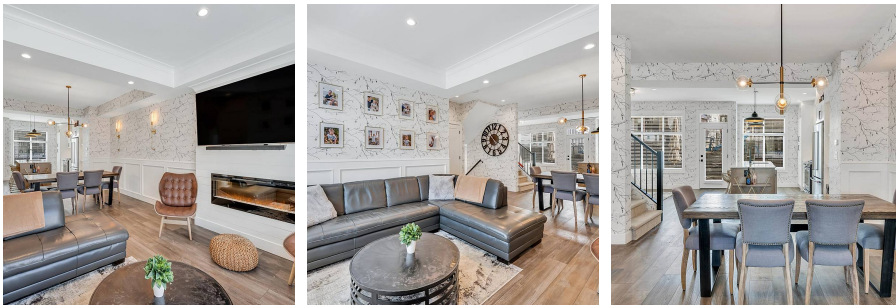

FEATURES

Year Built: 2021

Listed By: Royal LePage - Wolstencroft