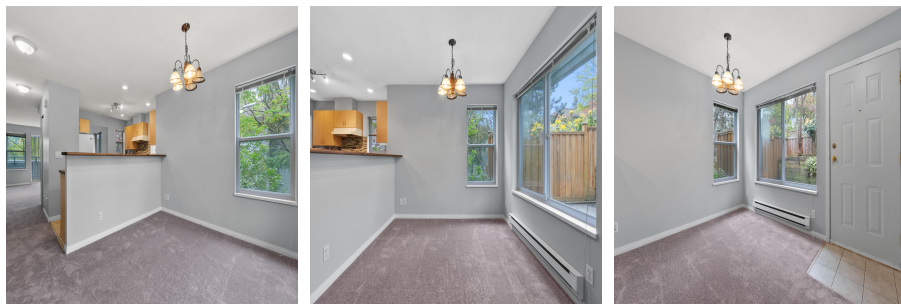

126 Shoreline Circle, Port Moody

\$1,048,000

Welcome to 126 Shoreline Circle - Located in beautiful Harbour Heights nestled near the Burrard Inlet. This 1,912 Sq. Ft. townhouse provides a generous and functional floor plan spanning 3 stories with gorgeous water and mountain views. Plus, paint, flooring, and carpets were recently updated! The unit offers 3 bedroom and 2 bathrooms on the top floor with 1 bedroom and 1 bathroom on the basement floor providing privacy. The unit also offers a large recreation room, which is perfect for work/study from home. The unit features full-sized laundry room, pantry, and over-height basement ceilings. The front yard offers space for patio furniture, BBQ, and garden. Bonus detached garage for your car and storage. The home is close to the Evergreen Line for convenient commuting.