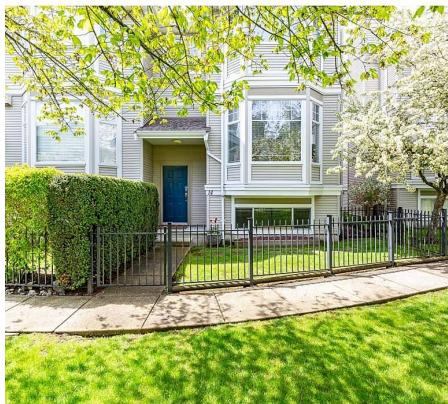

14 6518 121 Street, Surrey

$1,038,600

HATFIELD complex . Four bedroom duplex style townhome located in a central location, close to schools, transportation and shopping. This townhome has had updates over the past few years. Three bedrooms up, main level with powder room , large living & dining room with gas fireplace. Kitchen with eating area and balcony facing south. Double garage with ample parking for 2 extra in driveway. Fully fenced and excellent location in complex.

KEY INFORMATION

MLS® R2685894

Residential Attached

West Newton

4 Bedrooms

3 Bathrooms

1,747 SF

FEATURES

Year Built: 1996

Listed By: RE/MAX Colonial Pacific Realty

rennie