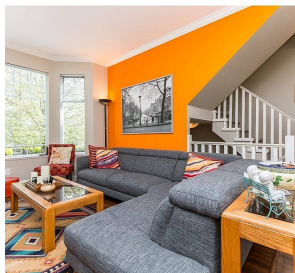

14 6518 121 Street, Surrey

$1,038,600

HATFIELD complex . Four bedroom duplex style townhome located in a central location, close to schools, transportation and shopping. This townhome has had updates over the past few years. Three bedrooms up, main level with powder room , large living & dining room with gas fireplace. Kitchen with eating area and balcony facing south. Double garage with ample parking for 2 extra in driveway. Fully fenced and excellent location in complex.

KEY INFORMATION

MLS® R2685894

Residential Attached

West Newton

4 Bedrooms

3 Bathrooms

1,747 SF

FEATURES

Year Built: 1996

Listed By: RE/MAX Colonial Pacific Realty

rennie