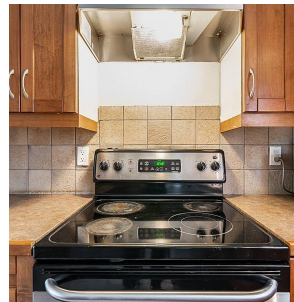

32131 Astoria Crescent, Abbotsford

$1,350,000

Your home search stops here! This bright and clean basement entry home in the heart of Fairfield Estates is exactly what you've been looking for. Perfect location to raise your kids. Some features include a bright updated kitchen, laminate flooring, newer roof, new windows, new paint, new hot water tank, a covered deck and a nice square lot overlooking a mini-park. Close to schools, Matsqui Recreation Center, public transit and other amenities.

KEY INFORMATION

MLS® R2687103

Residential Detached

Abbotsford West

4 Bedrooms

2 Bathrooms

1,851 SF

5,000 SF Lot

FEATURES

Year Built: 1979

Listed By: City 2 City Real Estate Services Inc.

rennie