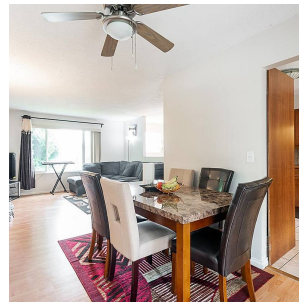

32131 Astoria Crescent, Abbotsford

$1,350,000

Your home search stops here! This bright and clean basement entry home in the heart of Fairfield Estates is exactly what you've been looking for. Perfect location to raise your kids. Some features include a bright updated kitchen, laminate flooring, newer roof, new windows, new paint, new hot water tank, a covered deck and a nice square lot overlooking a mini-park. Close to schools, Matsqui Recreation Center, public transit and other amenities.

KEY INFORMATION

MLS® R2687103

Residential Detached

Abbotsford West

4 Bedrooms

2 Bathrooms

1,851 SF

5,000 SF Lot

FEATURES

Year Built: 1979

Listed By: City 2 City Real Estate Services Inc.

rennie