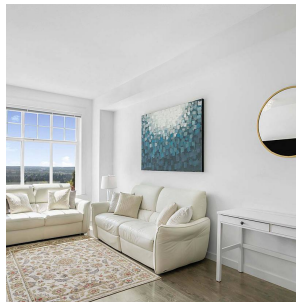

79 1320 Riley Street, Coquitlam

$999,000

Fantastic Burke Mountain townhome with VIEW from all levels! This well maintained Tudor townhome features South exposure, laminate floor on living and kitchen area, quartz countertops and S/S appliances, 3 bedrooms and 2 full bathrooms up and powder room on main, walkout fenced backyard good for BBQ. Tandem parking. Stunning views of Riley Park. Steps from trail, the new Burke Village, Smiling Creek Elementary and Riley Park. Open House Sat & Sun (1-3)pm.

KEY INFORMATION

MLS® R2687433

Residential Attached

Burke Mountain

3 Bedrooms

3 Bathrooms

1,325 SF

FEATURES

Year Built: 2013

Views: MT.BAKER & SOUTHERN VIEWS

Listed By: Royalty Group Realty Inc.

rennie