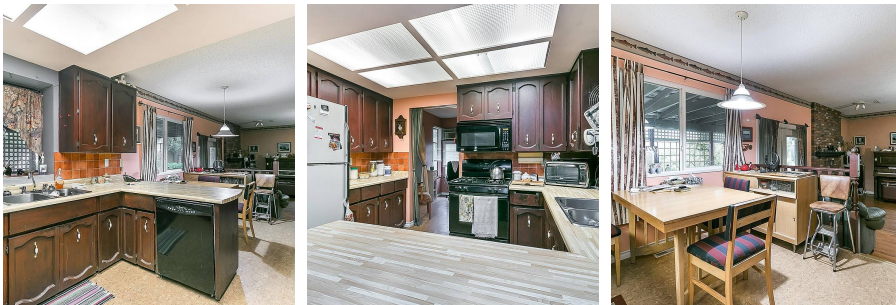

FEATURES

Year Built: 1982

Listed By: RE/MAX Treeland Realty