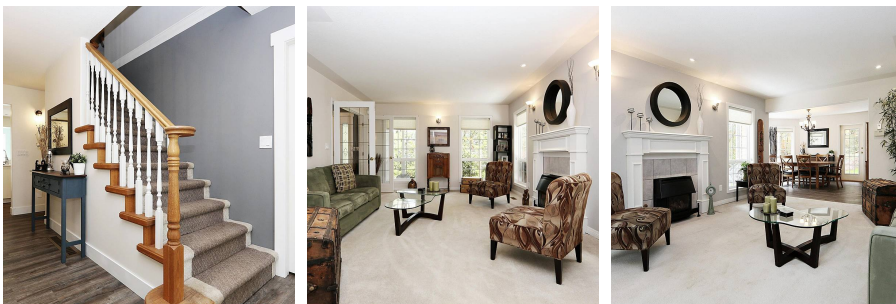

5205 Extrom Road, Chilliwack

$1,795,000

Need to escape the hustle & bustle & reset your life? Only minutes away from all your shopping needs & freeway access. This beautiful country home is set amongst the cedar trees with loads of privacy & sits on 4.55-acres. Features include 4-beds/3full baths, main floor formal dining, living room, stunning new kitchen w/ high-end appliances, cozy eatery & family room. Perfect for entertaining your family & friends. The basement offers tons of space to do whatever you would like, theatre room, music & entertainment area or whatever your heart desires. 2-outdoor sheds and room to expand. Come check it out you will not be disappointed.

KEY INFORMATION

MLS® R2687355

Residential Detached

Chilliwack

4 Bedrooms

3 Bathrooms

4,508 SF

FEATURES

Year Built: 1993

Views: Mountains

Listed By: RE/MAX Nyda Realty Inc.

rennie