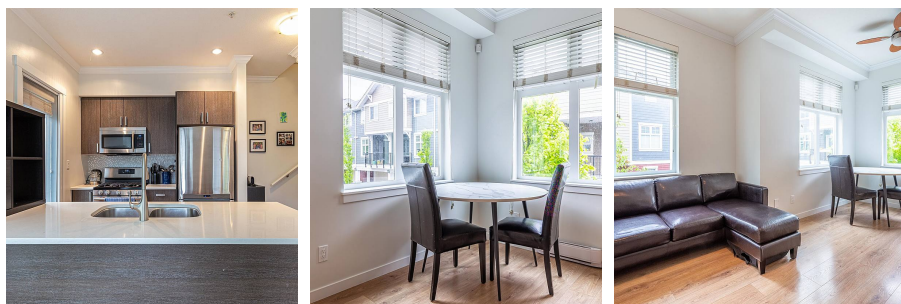

FEATURES

Year Built: 2012
Listed By: Macdonald Realty Westmar