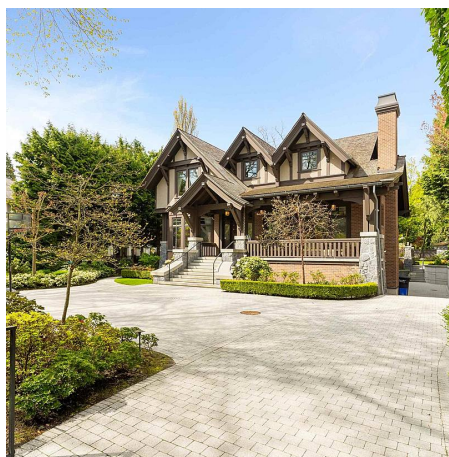

1389 Matthews Avenue, Vancouver

$28,800,000

Rare available in Prestigious First Shaughnessy. Totally new built unbelievable luxurious Tudor style mansion, designed by famous architect Benjamin Ling, and built by Features Development. Over 10,816 sqft house sitting on huge 23,646 sqft south facing garden like yard, tree surrounded provides privacy for your family. Hard wood floor and granite tile through the house. 4 bedrooms upstairs, all ensuites; 1 large bedroom ensuite on main floor with walk-in-closet, Jacuzzi and shower; 1 bedroom ensuite in basement could be nanny room or guest room. Over 20' ceiling Spacious living room and big office, wok kitchen with top-of-the-line appliances, built-in coffee machine. Also enjoy the Indoor swimming pool, 3 level elevator, Auto window cover.

KEY INFORMATION

MLS® R2687922

Residential Detached

Shaughnessy

6 Bedrooms

9 Bathrooms

10,816 SF

23,646 SF Lot

FEATURES

Year Built: 2015

Listed By: Royal Pacific Realty Corp.

rennie