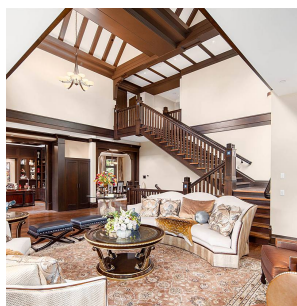

1389 Matthews Avenue, Vancouver

$28,800,000

Rare available in Prestigious First Shaughnessy. Totally new built unbelievable luxurious Tudor style mansion, designed by famous architect Benjamin Ling, and built by Features Development. Over 10,816 sqft house sitting on huge 23,646 sqft south facing garden like yard, tree surrounded provides privacy for your family. Hard wood floor and granite tile through the house. 4 bedrooms upstairs, all ensuites; 1 large bedroom ensuite on main floor with walk-in-closet, Jacuzzi and shower; 1 bedroom ensuite in basement could be nanny room or guest room. Over 20' ceiling Spacious living room and big office, wok kitchen with top-of-the-line appliances, built-in coffee machine. Also enjoy the Indoor swimming pool, 3 level elevator, Auto window cover.

KEY INFORMATION

MLS® R2687922

Residential Detached

Shaughnessy

6 Bedrooms

9 Bathrooms

10,816 SF

23,646 SF Lot

FEATURES

Year Built: 2015

Listed By: Royal Pacific Realty Corp.

rennie