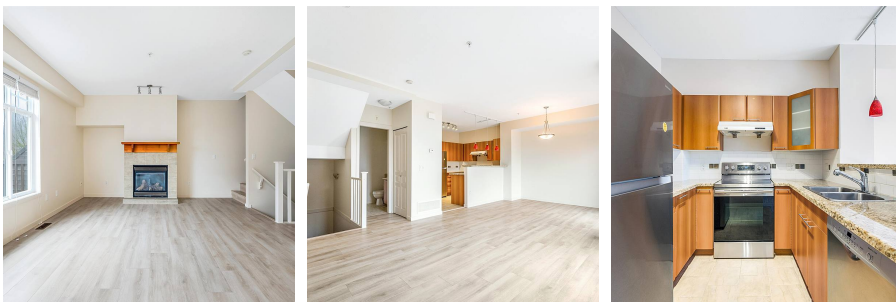

FEATURES

Year Built: 2004

Views: Mountain

Listed By: Sutton Group - 1st West Realty