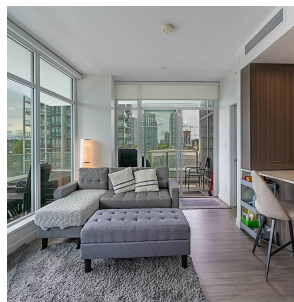

701 2311 Beta Avenue, Burnaby

$836,000

Waterfall at Lumina, in the central heart of Brentwood. Brand New South-West facing 2 Bedroom condo with great mountain, city and garden view. Features with great layout including an open kitchen, super good L sized balcony, luxury finishing with floor to ceiling soft close Cabinetry, High-end European appliances, Central Air Conditioning, 9' ceiling, laminated floor, Amenities include 24/7 concierge, fitness centre, party room, rooftop garden. 2-5-10 New Home Warranty. One parking and one locker included. Short walking distance to Brentwood shopping mall and public transit Skytrain Millennium Line. Gives you the most his newest and best community in Burnaby! Must see!

KEY INFORMATION

MLS® R2688863

Residential Attached

Brentwood Park

2 Bedrooms

2 Bathrooms

770 SF

$285.00 Maintenance Fees

FEATURES

Year Built: 2020

Listed By: Royal Pacific Realty Corp.

rennie