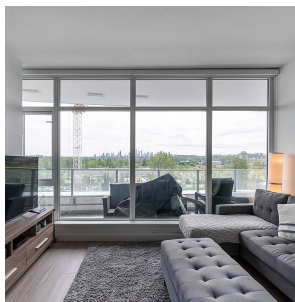

701 2311 Beta Avenue, Burnaby

$836,000

Waterfall at Lumina, in the central heart of Brentwood. Brand New South-West facing 2 Bedroom condo with great mountain, city and garden view. Features with great layout including an open kitchen, super good L sized balcony, luxury finishing with floor to ceiling soft close Cabinetry, High-end European appliances, Central Air Conditioning, 9' ceiling, laminated floor, Amenities include 24/7 concierge, fitness centre, party room, rooftop garden. 2-5-10 New Home Warranty. One parking and one locker included. Short walking distance to Brentwood shopping mall and public transit Skytrain Millennium Line. Gives you the most his newest and best community in Burnaby! Must see!

KEY INFORMATION

MLS® R2688863

Residential Attached

Brentwood Park

2 Bedrooms

2 Bathrooms

770 SF

$285.00 Maintenance Fees

FEATURES

Year Built: 2020

Listed By: Royal Pacific Realty Corp.

rennie