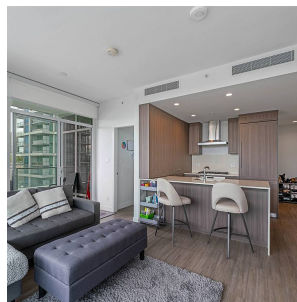

701 2311 Beta Avenue, Burnaby

$836,000

Waterfall at Lumina, in the central heart of Brentwood. Brand New South-West facing 2 Bedroom condo with great mountain, city and garden view. Features with great layout including an open kitchen, super good L sized balcony, luxury finishing with floor to ceiling soft close Cabinetry, High-end European appliances, Central Air Conditioning, 9' ceiling, laminated floor, Amenities include 24/7 concierge, fitness centre, party room, rooftop garden. 2-5-10 New Home Warranty. One parking and one locker included. Short walking distance to Brentwood shopping mall and public transit Skytrain Millennium Line. Gives you the most his newest and best community in Burnaby! Must see!

KEY INFORMATION

MLS® R2688863

Residential Attached

Brentwood Park

2 Bedrooms

2 Bathrooms

770 SF

$285.00 Maintenance Fees

FEATURES

Year Built: 2020

Listed By: Royal Pacific Realty Corp.

rennie