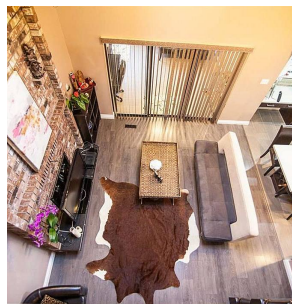

5600 Holt Avenue, Richmond

$2,198,000

This spacious custom-built Rancher located in the highly desirable Riverdale Area in Richmond. The owners has been updated and upgraded the wood floor , kitchen area, bathrooms , draperies, roof, landscaping and more. Secured and private over 7000 sqft cul-de-sac lot is ideal for kids enjoy . This 3 bedrooms and 2 full bathrooms offers a sunken living room with vaulted ceiling, skylights , gourmet kitchen with island, wet bar in family room, sun room off family room. granite fireplace, south backyard ... Blair Elementary and JN Burnett nearby . don't miss .

KEY INFORMATION

MLS® R2688944

Residential Detached

Riverdale

3 Bedrooms

2 Bathrooms

2,365 SF

7,059 SF Lot

FEATURES

Year Built: 1986

Listed By: Royal Pacific Realty Corp.

rennie