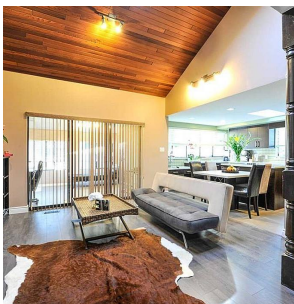

5600 Holt Avenue, Richmond

$2,198,000

This spacious custom-built Rancher located in the highly desirable Riverdale Area in Richmond. The owners has been updated and upgraded the wood floor , kitchen area, bathrooms , draperies, roof, landscaping and more. Secured and private over 7000 sqft cul-de-sac lot is ideal for kids enjoy . This 3 bedrooms and 2 full bathrooms offers a sunken living room with vaulted ceiling, skylights , gourmet kitchen with island, wet bar in family room, sun room off family room. granite fireplace, south backyard ... Blair Elementary and JN Burnett nearby . don't miss .

KEY INFORMATION

MLS® R2688944

Residential Detached

Riverdale

3 Bedrooms

2 Bathrooms

2,365 SF

7,059 SF Lot

FEATURES

Year Built: 1986

Listed By: Royal Pacific Realty Corp.

rennie