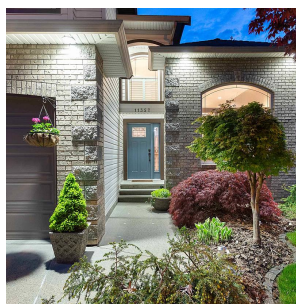

11357 238 Street, Maple Ridge

$1,635,000

PARKSIDE PARADISE. Highlights of an IMMACULATE COTTONWOOD home.. GREENBELT. Sprawling 6135ft private+sunny West exposed yard oasis boasting lush forested backdrop for year round serenity! Storage shed. SPACE. Dramatic 3751ft home boasts flat entry main inc/vaulted ceilings, 2 spacious living areas, custom Chef's Kitchen w/new fridge+stove, open onto entertainer's sunset patio! Cozy+bright office. Above: 4 beds inc/DREAM master+spa ensuite/walk-in. PRIDE. Absolutely spotless+quality upgrades in every inch! Newer roof, furnace, A/C! Gas line to BBQ up+down. Hot tub. Crown moulding. Designer paint. MOVE IN+ENJOY! BSMT. Bright walkout w/spacious living+separate patio, 2 beds! Room for the whole family! LOCATION. Commuter access via Kanaka, minutes to shopping+schools!

KEY INFORMATION

MLS® R2689952

Residential Detached

Cottonwood

6 Bedrooms

4 Bathrooms

3,751 SF

6,135 SF Lot

FEATURES

Year Built: 1998

Views: SUNNY+WESTERLY+FOREST

Listed By: Keller Williams Elite Realty

rennie