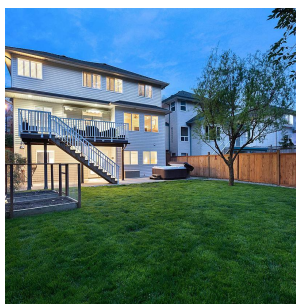

11357 238 Street, Maple Ridge

$1,635,000

PARKSIDE PARADISE. Highlights of an IMMACULATE COTTONWOOD home.. GREENBELT. Sprawling 6135ft private+sunny West exposed yard oasis boasting lush forested backdrop for year round serenity! Storage shed. SPACE. Dramatic 3751ft home boasts flat entry main inc/vaulted ceilings, 2 spacious living areas, custom Chef's Kitchen w/new fridge+stove, open onto entertainer's sunset patio! Cozy+bright office. Above: 4 beds inc/DREAM master+spa ensuite/walk-in. PRIDE. Absolutely spotless+quality upgrades in every inch! Newer roof, furnace, A/C! Gas line to BBQ up+down. Hot tub. Crown moulding. Designer paint. MOVE IN+ENJOY! BSMT. Bright walkout w/spacious living+separate patio, 2 beds! Room for the whole family! LOCATION. Commuter access via Kanaka, minutes to shopping+schools!

KEY INFORMATION

MLS® R2689952

Residential Detached

Cottonwood

6 Bedrooms

4 Bathrooms

3,751 SF

6,135 SF Lot

FEATURES

Year Built: 1998

Views: SUNNY+WESTERLY+FOREST

Listed By: Keller Williams Elite Realty

rennie