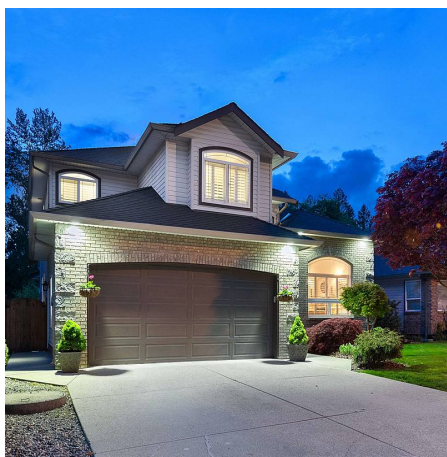

11357 238 Street, Maple Ridge

$1,635,000

PARKSIDE PARADISE. Highlights of an IMMACULATE COTTONWOOD home.. GREENBELT. Sprawling 6135ft private+sunny West exposed yard oasis boasting lush forested backdrop for year round serenity! Storage shed. SPACE. Dramatic 3751ft home boasts flat entry main inc/vaulted ceilings, 2 spacious living areas, custom Chef's Kitchen w/new fridge+stove, open onto entertainer's sunset patio! Cozy+bright office. Above: 4 beds inc/DREAM master+spa ensuite/walk-in. PRIDE. Absolutely spotless+quality upgrades in every inch! Newer roof, furnace, A/C! Gas line to BBQ up+down. Hot tub. Crown moulding. Designer paint. MOVE IN+ENJOY! BSMT. Bright walkout w/spacious living+separate patio, 2 beds! Room for the whole family! LOCATION. Commuter access via Kanaka, minutes to shopping+schools!

KEY INFORMATION

MLS® R2689952

Residential Detached

Cottonwood

6 Bedrooms

4 Bathrooms

3,751 SF

6,135 SF Lot

FEATURES

Year Built: 1998

Views: SUNNY+WESTERLY+FOREST

Listed By: Keller Williams Elite Realty

rennie