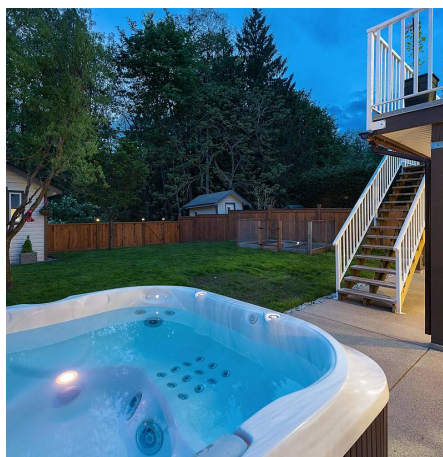

11357 238 Street, Maple Ridge

$1,635,000

PARKSIDE PARADISE. Highlights of an IMMACULATE COTTONWOOD home.. GREENBELT. Sprawling 6135ft private+sunny West exposed yard oasis boasting lush forested backdrop for year round serenity! Storage shed. SPACE. Dramatic 3751ft home boasts flat entry main inc/vaulted ceilings, 2 spacious living areas, custom Chef's Kitchen w/new fridge+stove, open onto entertainer's sunset patio! Cozy+bright office. Above: 4 beds inc/DREAM master+spa ensuite/walk-in. PRIDE. Absolutely spotless+quality upgrades in every inch! Newer roof, furnace, A/C! Gas line to BBQ up+down. Hot tub. Crown moulding. Designer paint. MOVE IN+ENJOY! BSMT. Bright walkout w/spacious living+separate patio, 2 beds! Room for the whole family! LOCATION. Commuter access via Kanaka, minutes to shopping+schools!

KEY INFORMATION

MLS® R2689952

Residential Detached

Cottonwood

6 Bedrooms

4 Bathrooms

3,751 SF

6,135 SF Lot

FEATURES

Year Built: 1998

Views: SUNNY+WESTERLY+FOREST

Listed By: Keller Williams Elite Realty

rennie