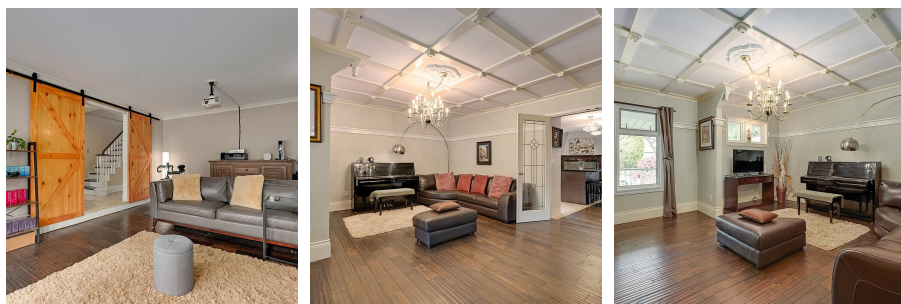

FEATURES

Year Built: 1983

Listed By: Prominent Real Estate Services