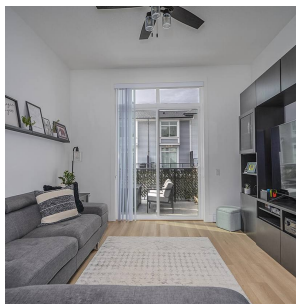

45 2838 Livingstone Avenue, Abbotsford

$756,500

Welcome home to Gardner by Mosaic. Like new & amazing, 2 nice size BDRMS & a den, 3 washrooms, families & pets welcome. Open main floor plan with lots of windows, upgraded kitchen with lots of cabinets & upgraded quartz countertops. Spacious dining/eating & living room areas. Oversized Master BDRM. Nice size BBQ sundeck, single enclosed garage & driveway parking. Great commuter's location & very close to major shopping, schools & walking trails. Rentals allowed so investors take note!

KEY INFORMATION

MLS® R2690851

Residential Attached

Abbotsford West

2 Bedrooms

3 Bathrooms

1,196 SF

FEATURES

Year Built: 2019

Listed By: RE/MAX Little Oak Realty (Abbotsford)

rennie