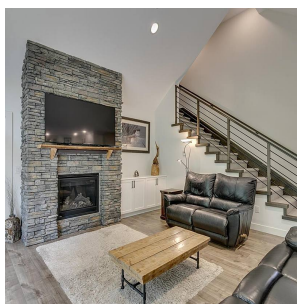

9 14505 Morris Valley Road, Mission

$1,195,000

Beautiful Gated community of Harrison Lane!!! Like NEW custom home backing onto greenbelt & Sandpiper Golf Course!!! Beautiful open floor plan with soaring ceilings in the Great room and a floor to ceiling rock fireplace, gorgeous kitchen has walk in pantry, island with eating bar and quartz counters, beautiful finishing throughout including Cellular blinds!!! Home features a Master on the Main, separate office and bonus flex rooms upstairs! Geothermal heating/cooling, 5' crawl, Triple car garage with loft, including a HUGE 38' x 13' RV garage!!! Fully fenced area in the back & upgraded leaf gutters. Gorgeous home!!!

KEY INFORMATION

MLS® R2691076

Residential Detached

Lake Errock

3 Bedrooms

3 Bathrooms

2,117 SF

7,750 SF Lot

FEATURES

Year Built: 2020

Views: Mountains

Listed By: Top Producers Realty Ltd.

rennie