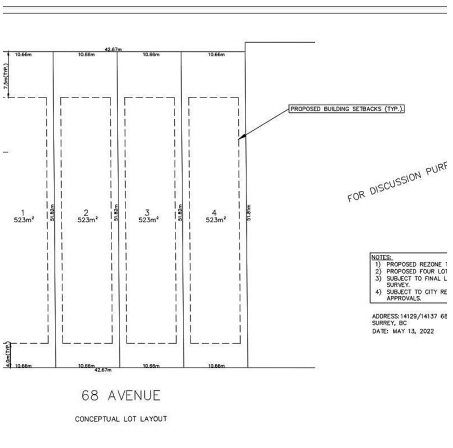

14137 68 Avenue, Surrey

$1,750,000

INVESTORS ALERT!! Check out 10,200sqft of prime real estate located in Sullivan Area with a potential to subdivide. (Check with City of Surrey for all subdivision related inquires). This is a great holding property to live in or rent out while you wait for development. Centrally located close to all major amenities; schools, transit & recreation. Call for more information.

KEY INFORMATION

MLS® R2690492

Residential Detached

East Newton

3 Bedrooms

1 Bathroom

1,491 SF

13,637 SF Lot

FEATURES

Year Built: 1958

Listed By: Sutton Group-Alliance R.E.S.

rennie