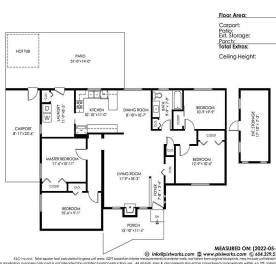

42570 Yarrow Central Rd, Chilliwack