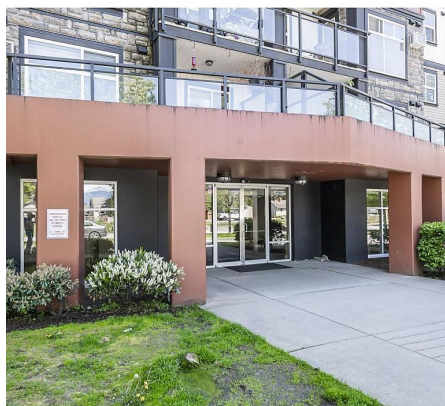

112 45640 Alma Avenue, Chilliwack

$424,900

Gorgeous mountain views and walking distance to the Vedder River , Garrison Village and Cheam leisure center from this spacious condo! This North facing unit features an open concept layout, a massive master bedroom with a walking closet and access to the bathroom . The kitchen opens to a dining and living area that is open and extends to 160 sq feet of outdoor space to enjoy the views! Comes with 2 parking spots and is Rental friendly !! Perfect property to add to your investment portfolio or enjoy living in !!Got kids ? A large furry friend ? No problem ! No height restriction for your dog here! WOW! Call today to view this affordable unit !

KEY INFORMATION

MLS® R2691001

Residential Attached

Chilliwack

1 Bedroom

1 Bathroom

720 SF

$238.53 Maintenance Fees

FEATURES

Year Built: 2009

Views: MOUNTAIN

Listed By: Homelife Advantage Realty (Central Valley) Ltd.

rennie