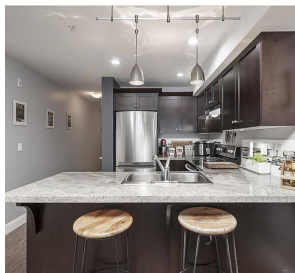

112 45640 Alma Avenue, Chilliwack

$424,900

Gorgeous mountain views and walking distance to the Vedder River , Garrison Village and Cheam leisure center from this spacious condo! This North facing unit features an open concept layout, a massive master bedroom with a walking closet and access to the bathroom . The kitchen opens to a dining and living area that is open and extends to 160 sq feet of outdoor space to enjoy the views! Comes with 2 parking spots and is Rental friendly !! Perfect property to add to your investment portfolio or enjoy living in !!Got kids ? A large furry friend ? No problem ! No height restriction for your dog here! WOW! Call today to view this affordable unit !

KEY INFORMATION

MLS® R2691001

Residential Attached

Chilliwack

1 Bedroom

1 Bathroom

720 SF

$238.53 Maintenance Fees

FEATURES

Year Built: 2009

Views: MOUNTAIN

Listed By: Homelife Advantage Realty (Central Valley) Ltd.

rennie