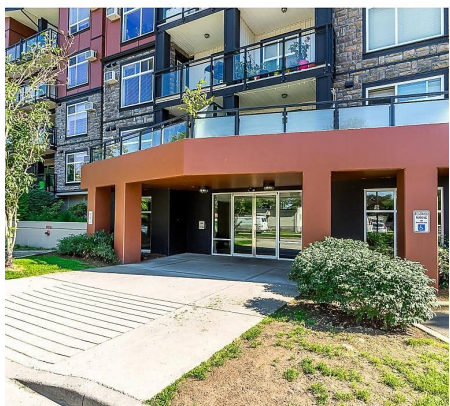

112 45640 Alma Avenue, Chilliwack

$424,900

Gorgeous mountain views and walking distance to the Vedder River , Garrison Village and Cheam leisure center from this spacious condo! This North facing unit features an open concept layout, a massive master bedroom with a walking closet and access to the bathroom . The kitchen opens to a dining and living area that is open and extends to 160 sq feet of outdoor space to enjoy the views! Comes with 2 parking spots and is Rental friendly !! Perfect property to add to your investment portfolio or enjoy living in !!Got kids ? A large furry friend ? No problem ! No height restriction for your dog here! WOW! Call today to view this affordable unit !

KEY INFORMATION

MLS® R2691001

Residential Attached

Chilliwack

1 Bedroom

1 Bathroom

720 SF

$238.53 Maintenance Fees

FEATURES

Year Built: 2009

Views: MOUNTAIN

Listed By: Homelife Advantage Realty (Central Valley) Ltd.

rennie