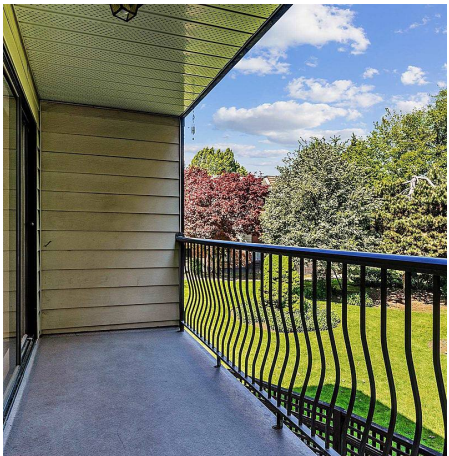

206 7426 138 Street, Surrey

$499,900

Welcome home to Glencoe Estates. This bright and open 2 bed 1 bath 997 sqft unit has a balcony overlooking the greenspace. It has been professionally renovated, which includes new flooring, granite countertops, S/S appliances, and lighting to name a few! A dream come true oversized walk in closet off is just off the primary bedroom. Relax away on those hot summer days in your indoor swimming pool, his and her saunas and fitness room! Large outdoor playground and basketball court make this family oriented complex complete. Includes 1 parking spots and storage locker. Close proximity to Newton Exchange and recreation center, shopping, restaurants, trails and parks. Call today to book your private showing!

KEY INFORMATION

MLS® R2691301

Residential Attached

East Newton

2 Bedrooms

1 Bathroom

975 SF

$366.09 Maintenance Fees

FEATURES

Year Built: 1975

Listed By: Homelife Benchmark Realty Corp. (Branch)

rennie