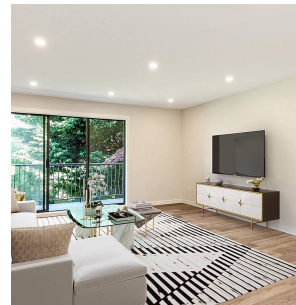

206 7426 138 Street, Surrey

$499,900

Welcome home to Glencoe Estates. This bright and open 2 bed 1 bath 997 sqft unit has a balcony overlooking the greenspace. It has been professionally renovated, which includes new flooring, granite countertops, S/S appliances, and lighting to name a few! A dream come true oversized walk in closet off is just off the primary bedroom. Relax away on those hot summer days in your indoor swimming pool, his and her saunas and fitness room! Large outdoor playground and basketball court make this family oriented complex complete. Includes 1 parking spots and storage locker. Close proximity to Newton Exchange and recreation center, shopping, restaurants, trails and parks. Call today to book your private showing!

KEY INFORMATION

MLS® R2691301

Residential Attached

East Newton

2 Bedrooms

1 Bathroom

975 SF

$366.09 Maintenance Fees

FEATURES

Year Built: 1975

Listed By: Homelife Benchmark Realty Corp. (Branch)

rennie