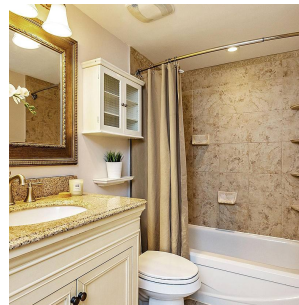

206 7426 138 Street, Surrey

$499,900

Welcome home to Glencoe Estates. This bright and open 2 bed 1 bath 997 sqft unit has a balcony overlooking the greenspace. It has been professionally renovated, which includes new flooring, granite countertops, S/S appliances, and lighting to name a few! A dream come true oversized walk in closet off is just off the primary bedroom. Relax away on those hot summer days in your indoor swimming pool, his and her saunas and fitness room! Large outdoor playground and basketball court make this family oriented complex complete. Includes 1 parking spots and storage locker. Close proximity to Newton Exchange and recreation center, shopping, restaurants, trails and parks. Call today to book your private showing!

KEY INFORMATION

MLS® R2691301

Residential Attached

East Newton

2 Bedrooms

1 Bathroom

975 SF

$366.09 Maintenance Fees

FEATURES

Year Built: 1975

Listed By: Homelife Benchmark Realty Corp. (Branch)

rennie