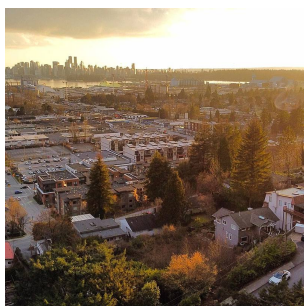

1143 W Keith Road, North Vancouver

\$1,498,000

Rare opportunity for Builders and Investors. A cleared lot with panoramic view of the ocean, city & mountains located in prestigious Pemberton Heights. Steps from Capilano Mall, Capilano Elementary School, Grocery stores, shops & restaurants. All services are available at lot line. Either build your dream 3 story home & enjoy the view even from the lowest level or own it as an investment.

FEATURES

Views: City, Ocean, Mountain

Listed By: Royal LePage Sussex

rennie