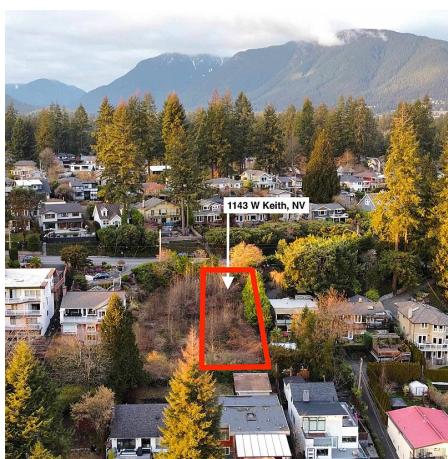

1143 W Keith Road, North Vancouver

\$1,498,000

Rare opportunity for Builders and Investors. A cleared lot with panoramic view of the ocean, city & mountains located in prestigious Pemberton Heights. Steps from Capilano Mall, Capilano Elementary School, Grocery stores, shops & restaurants. All services are available at lot line. Either build your dream 3 story home & enjoy the view even from the lowest level or own it as an investment.

KEY INFORMATION

MLS® R2691815

Land Only

Pemberton Heights

0 Bedrooms

0 Bathrooms

0 SF

6,694 SF Lot

FEATURES

Views: City, Ocean, Mountain

Listed By: Royal LePage Sussex

rennie