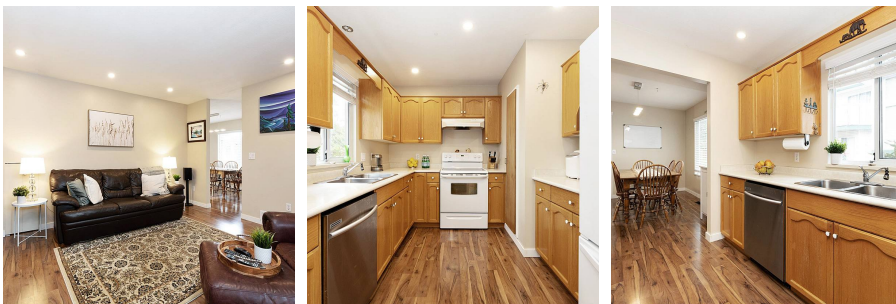

FEATURES

Year Built: 1994

Listed By: RE/MAX All Points Realty