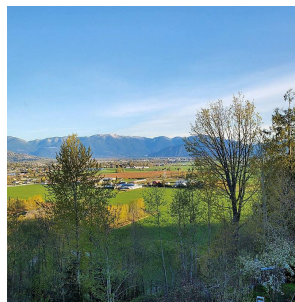

47215 Laughington Place, Chilliwack

$1,099,000

NEW PRICE!! Book your appointment NOW to view this amazing PROMONTORY home will have you taking in the INCREDIBLE VIEW spending summer evens relaxing or entertaining on the large deck or in front of the cozy fireplace gazing out the huge picture window in the winter. 4 bedrooms, 4 bath home well taken care of home with open great room plan. Fabulous hand-scraped hardwood floors and 9' ceilings on main level. Custom blinds and crown molding throughout. Private Jinkerson Vistas home is nestled at the end of the street beside a public greenspace. Built with an above average and normal construction product in mind including floor to ceiling fireplace and hardwood floors. PERFECT for inlaws on the lower level with the space and extra bedroom!!

KEY INFORMATION

MLS® R2692050

Residential Detached

Chilliwack

5 Bedrooms

4 Bathrooms

3,129 SF

4,674 SF Lot

FEATURES

Year Built: 2008

Views: Valley/Mountain

Listed By: Stonehaus Realty Corp.

rennie