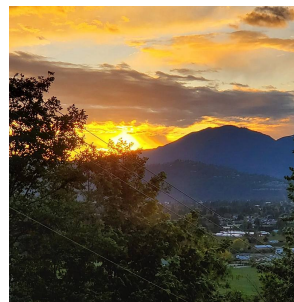

47215 Laughington Place, Chilliwack

$1,099,000

NEW PRICE!! Book your appointment NOW to view this amazing PROMONTORY home will have you taking in the INCREDIBLE VIEW spending summer evens relaxing or entertaining on the large deck or in front of the cozy fireplace gazing out the huge picture window in the winter. 4 bedrooms, 4 bath home well taken care of home with open great room plan. Fabulous hand-scraped hardwood floors and 9' ceilings on main level. Custom blinds and crown molding throughout. Private Jinkerson Vistas home is nestled at the end of the street beside a public greenspace. Built with an above average and normal construction product in mind including floor to ceiling fireplace and hardwood floors. PERFECT for inlaws on the lower level with the space and extra bedroom!!

KEY INFORMATION

MLS® R2692050

Residential Detached

Chilliwack

5 Bedrooms

4 Bathrooms

3,129 SF

4,674 SF Lot

FEATURES

Year Built: 2008

Views: Valley/Mountain

Listed By: Stonehaus Realty Corp.

rennie