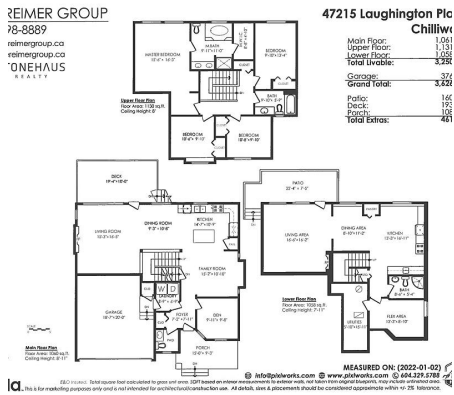

47215 Laughington Place, Chilliwack

$1,099,000

NEW PRICE!! Book your appointment NOW to view this amazing PROMONTORY home will have you taking in the INCREDIBLE VIEW spending summer evens relaxing or entertaining on the large deck or in front of the cozy fireplace gazing out the huge picture window in the winter. 4 bedrooms, 4 bath home well taken care of home with open great room plan. Fabulous hand-scraped hardwood floors and 9' ceilings on main level. Custom blinds and crown molding throughout. Private Jinkerson Vistas home is nestled at the end of the street beside a public greenspace. Built with an above average and normal construction product in mind including floor to ceiling fireplace and hardwood floors. PERFECT for inlaws on the lower level with the space and extra bedroom!!

KEY INFORMATION

MLS® R2692050

Residential Detached

Chilliwack

5 Bedrooms

4 Bathrooms

3,129 SF

4,674 SF Lot

FEATURES

Year Built: 2008

Views: Valley/Mountain

Listed By: Stonehaus Realty Corp.

rennie