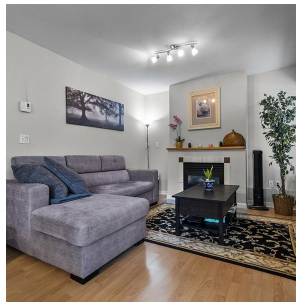

58 12099 237 Street, Maple Ridge

$728,800

Welcome to Gabriola Townhouse! This 3 bedroom +den & 2 bathroom end unit with almost 1500 Sqft of living space across 2 levels featuring a vaulted master bedroom with attached den, walk in closet & 4 pc ensuite. Main floor features a generous dining & living room as well as an eating area in the kitchen. The fenced backyard boasts a large patio with a huge gazebo and a spacious grassed area perfect for the kids & pets and comes complete with gas BBQ hookup, new hot water tank/ new washer/ Stove, new floors in the kitchen. The garage has a room for workshop or vehicle & a driveway. All this located in a sought after neighborhood in East Maple Ridge only blocks from schools and shopping along with a walking distance to the bus stop.

KEY INFORMATION

MLS® R2692196

Residential Attached

East Central Maple Ridge

3 Bedrooms

2 Bathrooms

1,446 SF

FEATURES

Year Built: 1993

Listed By: Sutton Group - 1st West Realty

rennie