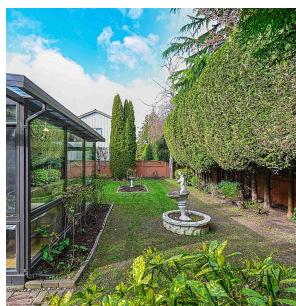

6900 Whiteoak Drive, Richmond

$2,198,000

Super well maintained English style Tudor home with 4 bdrm & large games room in an excellent neighbourhood! Features a great layout with sunken LR & FR, gourmet oak kitchen and spacious masterbedroom. Gas fireplace and a huge solarium of 213 sq. ft. (included in square footage). Professionally landscaped private backyard gardens is excellent for those summer BBQ. 2 year new roof, new Fridge and stove, new painting of exterior wall. Close to excellent schools London Secondary & Maple Lane Elementary and transport. Must see.

KEY INFORMATION

MLS® R2692880

Residential Detached

Woodwards

5 Bedrooms

3 Bathrooms

3,134 SF

7,040 SF Lot

FEATURES

Year Built: 1979

Listed By: Royal Pacific Realty (Kingsway) Ltd.

rennie