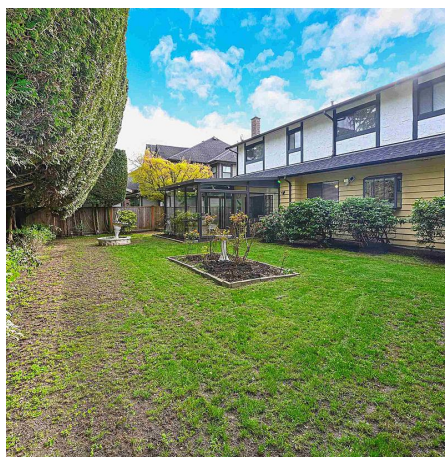

6900 Whiteoak Drive, Richmond

$2,198,000

Super well maintained English style Tudor home with 4 bdrm & large games room in an excellent neighbourhood! Features a great layout with sunken LR & FR, gourmet oak kitchen and spacious masterbedroom. Gas fireplace and a huge solarium of 213 sq. ft. (included in square footage). Professionally landscaped private backyard gardens is excellent for those summer BBQ. 2 year new roof, new Fridge and stove, new painting of exterior wall. Close to excellent schools London Secondary & Maple Lane Elementary and transport. Must see.

KEY INFORMATION

MLS® R2692880

Residential Detached

Woodwards

5 Bedrooms

3 Bathrooms

3,134 SF

7,040 SF Lot

FEATURES

Year Built: 1979

Listed By: Royal Pacific Realty (Kingsway) Ltd.

rennie