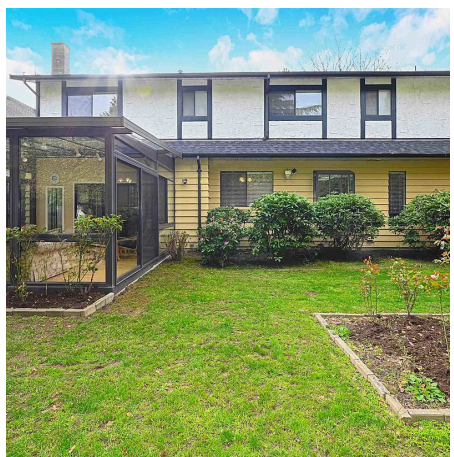

6900 Whiteoak Drive, Richmond

$2,198,000

Super well maintained English style Tudor home with 4 bdrm & large games room in an excellent neighbourhood! Features a great layout with sunken LR & FR, gourmet oak kitchen and spacious masterbedroom. Gas fireplace and a huge solarium of 213 sq. ft. (included in square footage). Professionally landscaped private backyard gardens is excellent for those summer BBQ. 2 year new roof, new Fridge and stove, new painting of exterior wall. Close to excellent schools London Secondary & Maple Lane Elementary and transport. Must see.

KEY INFORMATION

MLS® R2692880

Residential Detached

Woodwards

5 Bedrooms

3 Bathrooms

3,134 SF

7,040 SF Lot

FEATURES

Year Built: 1979

Listed By: Royal Pacific Realty (Kingsway) Ltd.

rennie