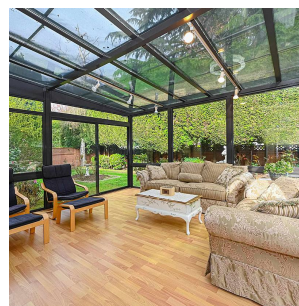

6900 Whiteoak Drive, Richmond

$2,198,000

Super well maintained English style Tudor home with 4 bdrm & large games room in an excellent neighbourhood! Features a great layout with sunken LR & FR, gourmet oak kitchen and spacious masterbedroom. Gas fireplace and a huge solarium of 213 sq. ft. (included in square footage). Professionally landscaped private backyard gardens is excellent for those summer BBQ. 2 year new roof, new Fridge and stove, new painting of exterior wall. Close to excellent schools London Secondary & Maple Lane Elementary and transport. Must see.

KEY INFORMATION

MLS® R2692880

Residential Detached

Woodwards

5 Bedrooms

3 Bathrooms

3,134 SF

7,040 SF Lot

FEATURES

Year Built: 1979

Listed By: Royal Pacific Realty (Kingsway) Ltd.

rennie