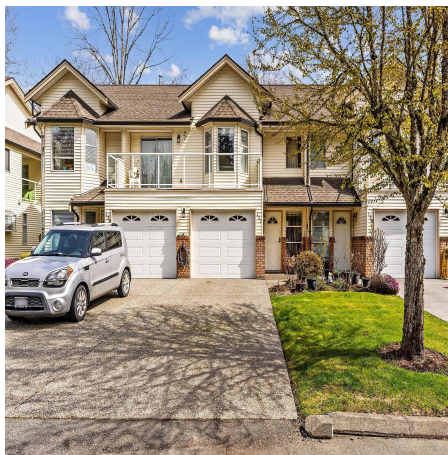

137 6841 138 Street, Surrey

\$659,900

Very bright and spacious 2Bedroom 2 bath unit within complex in gated community. This upper rancher-style townhome features a bright living room, large kitchen with dining area. Cozy Family room w/ a new electric fireplace. . Radiant in floor heating. Lots of closets/storage space. Master bedroom has a 4piece ensuite and bay window. 2 good size Balcony. 5 years old roof with leaf guard gutter system. A lot visitor parking and RV parking. Short walk to the mall. Conner unit. 45+. Hyland Creek Village is a secure, gated community ideally located within steps to all of the amazing conveniences in Prime location. Single garage & extra parking. One owner over 25 years.

KEY INFORMATION

MLS® R2692940

Residential Attached

East Newton

2 Bedrooms

2 Bathrooms

1,750 SF

FEATURES