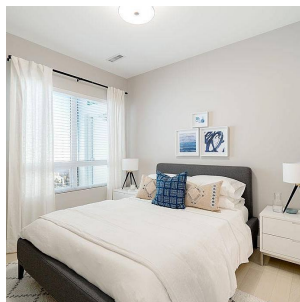

102 22265 Dewdney Trunk Road, Maple Ridge

$849,000

Master-planned community located in the heart of Maple Ridge. This beautiful townhome is the perfect home for a family looking to upsize or downsize. With a thoughtful floor plan and great modern finishes. This unit is equipped with stainless steel appliance, engineered hardwood floors, A/C heat pump and much more. Located in the heart of Maple Ridge you can not miss this.

KEY INFORMATION

MLS® R2693296

Residential Attached

West Central

3 Bedrooms

3 Bathrooms

1,425 SF

FEATURES

Year Built: 2022

Listed By: Oakwyn Realty Ltd.

rennie