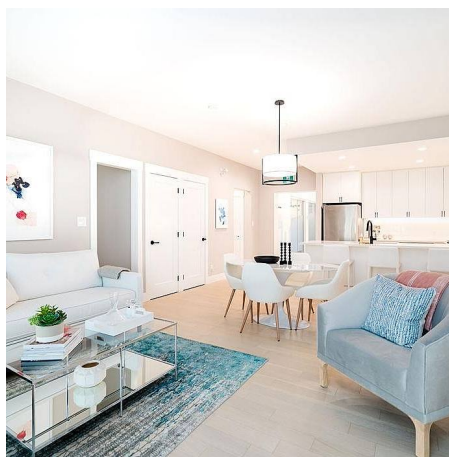

102 22265 Dewdney Trunk Road, Maple Ridge

$849,000

Master-planned community located in the heart of Maple Ridge. This beautiful townhome is the perfect home for a family looking to upsize or downsize. With a thoughtful floor plan and great modern finishes. This unit is equipped with stainless steel appliance, engineered hardwood floors, A/C heat pump and much more. Located in the heart of Maple Ridge you can not miss this.

KEY INFORMATION

MLS® R2693296

Residential Attached

West Central

3 Bedrooms

3 Bathrooms

1,425 SF

FEATURES

Year Built: 2022

Listed By: Oakwyn Realty Ltd.

rennie