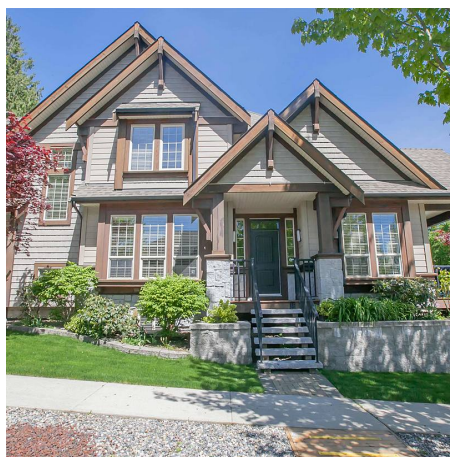

1216 Burkemont Place, Coquitlam

$1,999,000

This MOSCONE, Whistler inspired 5 bedrooms, 4 bathroom home sits on a corner lot in a quiet area on BURKE MOUNTAIN! Upstairs features 4 bedrooms, large master suite with walk in closet featuring California closets, soaker tub, separate shower and double sinks. The main features a mud room off the double car garage, sitting area, formal dining room, living room, LARGE kitchen with island and eating area overlooking your backyard. Downstairs is an ENTERTAINERS dream... oversize rec room, storage & LEGAL 1 BEDROOM Suite. TOO MANY EXTRAS TO LIST! A MUST SEE! Close to schools, transit, shopping and recreation!

KEY INFORMATION

MLS® R2693311

Residential Detached

Burke Mountain

5 Bedrooms

4 Bathrooms

3,972 SF

4,472 SF Lot

FEATURES

Year Built: 2012

Listed By: Royal Pacific Realty Corp.

rennie