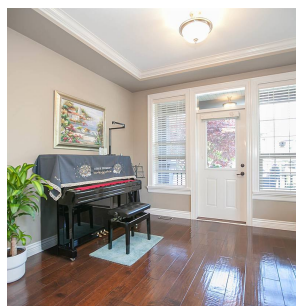

1216 Burkemont Place, Coquitlam

$1,999,000

This MOSCONE, Whistler inspired 5 bedrooms, 4 bathroom home sits on a corner lot in a quiet area on BURKE MOUNTAIN! Upstairs features 4 bedrooms, large master suite with walk in closet featuring California closets, soaker tub, separate shower and double sinks. The main features a mud room off the double car garage, sitting area, formal dining room, living room, LARGE kitchen with island and eating area overlooking your backyard. Downstairs is an ENTERTAINERS dream... oversize rec room, storage & LEGAL 1 BEDROOM Suite. TOO MANY EXTRAS TO LIST! A MUST SEE! Close to schools, transit, shopping and recreation!

KEY INFORMATION

MLS® R2693311

Residential Detached

Burke Mountain

5 Bedrooms

4 Bathrooms

3,972 SF

4,472 SF Lot

FEATURES

Year Built: 2012

Listed By: Royal Pacific Realty Corp.

rennie