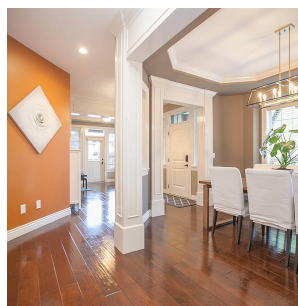

1216 Burkemont Place, Coquitlam

$1,999,000

This MOSCONE, Whistler inspired 5 bedrooms, 4 bathroom home sits on a corner lot in a quiet area on BURKE MOUNTAIN! Upstairs features 4 bedrooms, large master suite with walk in closet featuring California closets, soaker tub, separate shower and double sinks. The main features a mud room off the double car garage, sitting area, formal dining room, living room, LARGE kitchen with island and eating area overlooking your backyard. Downstairs is an ENTERTAINERS dream... oversize rec room, storage & LEGAL 1 BEDROOM Suite. TOO MANY EXTRAS TO LIST! A MUST SEE! Close to schools, transit, shopping and recreation!

KEY INFORMATION

MLS® R2693311

Residential Detached

Burke Mountain

5 Bedrooms

4 Bathrooms

3,972 SF

4,472 SF Lot

FEATURES

Year Built: 2012

Listed By: Royal Pacific Realty Corp.

rennie