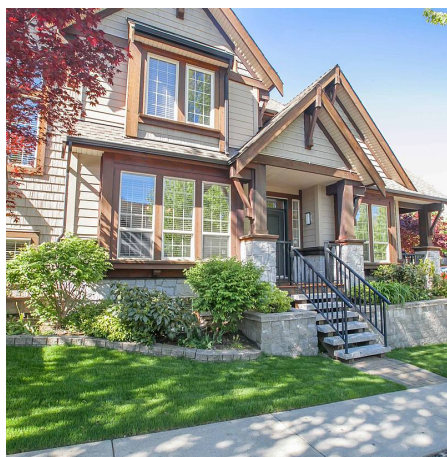

1216 Burkemont Place, Coquitlam

$1,999,000

This MOSCONE, Whistler inspired 5 bedrooms, 4 bathroom home sits on a corner lot in a quiet area on BURKE MOUNTAIN! Upstairs features 4 bedrooms, large master suite with walk in closet featuring California closets, soaker tub, separate shower and double sinks. The main features a mud room off the double car garage, sitting area, formal dining room, living room, LARGE kitchen with island and eating area overlooking your backyard. Downstairs is an ENTERTAINERS dream... oversize rec room, storage & LEGAL 1 BEDROOM Suite. TOO MANY EXTRAS TO LIST! A MUST SEE! Close to schools, transit, shopping and recreation!

KEY INFORMATION

MLS® R2693311

Residential Detached

Burke Mountain

5 Bedrooms

4 Bathrooms

3,972 SF

4,472 SF Lot

FEATURES

Year Built: 2012

Listed By: Royal Pacific Realty Corp.

rennie