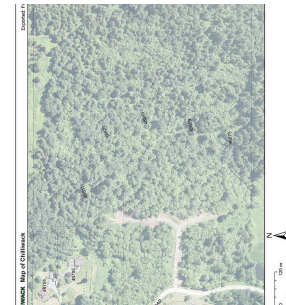

# 48875 Elk View Road, Chilliwack

\$899,900

**BUY DIRT! BUILD YOUR DREAM HOME OR INVEST IN YOUR FUTURE (Great Holding Property).** Bare 10.02 acre parcel with **MAJOR COSTS OF BUILDING PREP COMPLETED.** Building site cleared, drilled well installed with Hydrologist certification of H2O quantity & quality, perk test completed for future septic. Hydro & gas installed near building site. Lane paved. High speed internet & cell service available. School bus pick up at roadside. Incredible 180 degree views of Ryder lake & surrounding mountains. Sloped property with terraced areas & rambling creek. Short 10 min drive to #1 Highway. Rare opportunity to live in one of the most beautiful locations in Chilliwack & build the home of your dreams. Sign on property.

## KEY INFORMATION

MLS® R2692921

Land Only

Chilliwack

0 Bedrooms

0 Bathrooms

0 SF

436,561 SF Lot

## FEATURES

Views: Mountain, rolling hillside

Listed By: Century 21 Creekside Realty

rennie