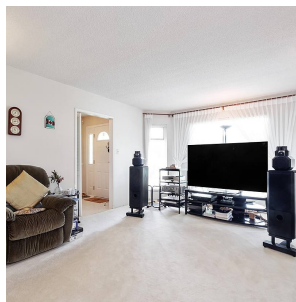

4311 Tiffin Crescent, Richmond

$1,730,000

This rarely available house locates in the Prestigious Riverdale area amongst in the luxurious homes in Gibbons Dr. South facing, clean & bright 2-levels home, 1,947 sq. ft. appointed 3 bedrooms and 2 full baths up, living room, dining room, kitchen with eating area, family room, powder room & spacious storage on main floor. Beautiful landscape back yard. Top ranking school catchment Thompson Elementary & Burnett Secondary. Walking distance to 2 level of schools, Terra Nova Village & the Oval. Public transit & Thompson Community Center nearby. The all year round scenic snowy, rainy & sunset in the dyke, the most famous scenery Middle Arm Trail definitely thrills you. Ideal for young family to grow & investors as well.

KEY INFORMATION

MLS® R2693595

Residential Detached

Riverdale

3 Bedrooms

3 Bathrooms

1,947 SF

4,265 SF Lot

FEATURES

Year Built: 1979

Listed By: Multiple Realty Ltd.

rennie