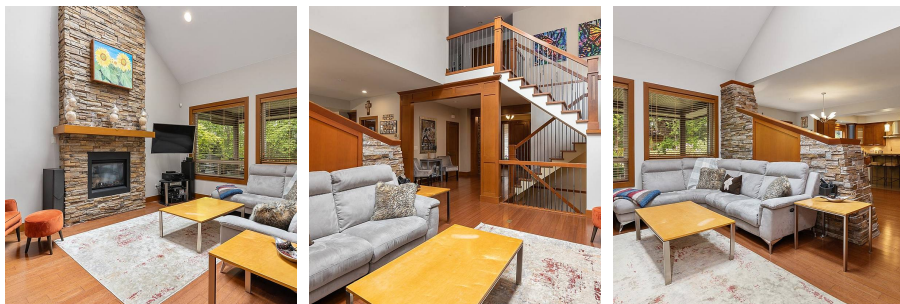

FEATURES

Year Built: 2008

Views: GREENBELT

Listed By: RE/MAX Sabre Realty Group