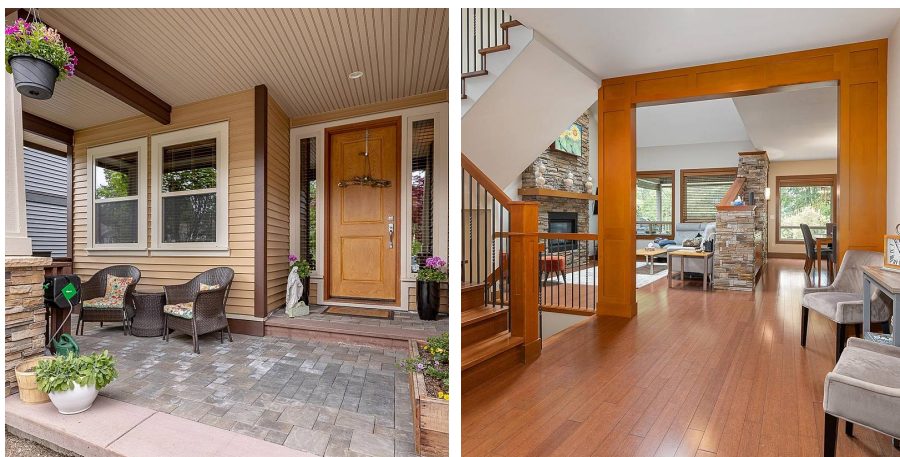

FEATURES

Year Built: 2008

Views: GREENBELT

Listed By: RE/MAX Sabre Realty Group