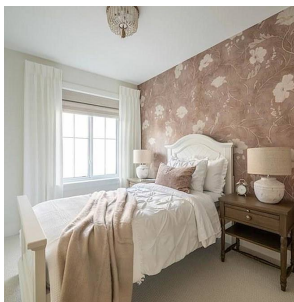

36 23183 136 Avenue, Maple Ridge

$899,900

Proudly built by GATEHOUSE Developments is an exclusive collection of 54 thoughtfully designed craftsman townhomes with FARMHOUSE MODERN inspired interiors located in the heart of Silver Valley, one of Maple Ridge's most coveted neighbourhoods. This 3 bedroom home features an open layout, large kitchen w/ KitchenAid SS appliances incl. gas range, O/S windows, side x side garages, high efficiency gas furnace & optional A/C. R/I for EV. Finishes incl. laminate floors, shaker cabinets & quartz counters, spacious master & spa inspired ensuite plus many more custom touches throughout! Fully fenced RAISED YARD off main level. Set in a serene location, yet just minutes to the West Coast Express, top rated schools, shops, restaurants, recreation & more!

KEY INFORMATION

MLS® R2694078

Residential Attached

Silver Valley

3 Bedrooms

3 Bathrooms

1,405 SF

FEATURES

Year Built: 2022

Listed By: Breakside Real Estate Group

rennie