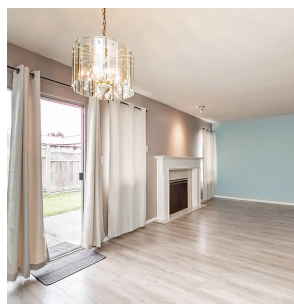

Mandy Olexson

778.868.9432

molexson@rennie.com

rennie.com/mandyolexson

rennie