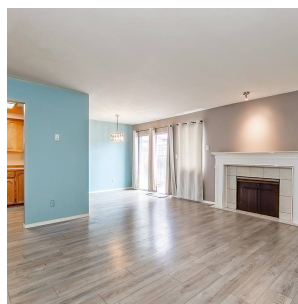

Mandy Olexson

778.868.9432

molexson@rennie.com

rennie.com/mandyolexson

rennie