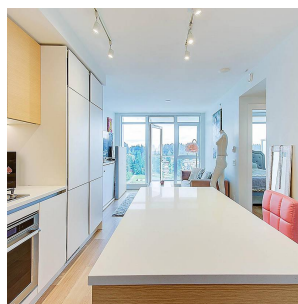

1608 525 Foster Avenue, Coquitlam

$589,000

Functional 1BR at the Lougheed Heights2 luxury new-build by BOSA in Burquitlam, furtherest from busy North Rd! EAST facing-with protected/unobstructed view of the Park, Mountain & Water & City!

KEY INFORMATION

MLS® R2694847

Residential Attached

Coquitlam West

1 Bedroom

1 Bathroom

623 SF

$232.12 Maintenance Fees

FEATURES

Year Built: 2021

Views: WATER, PARK, CITY

Listed By: RE/MAX Crest Realty

rennie