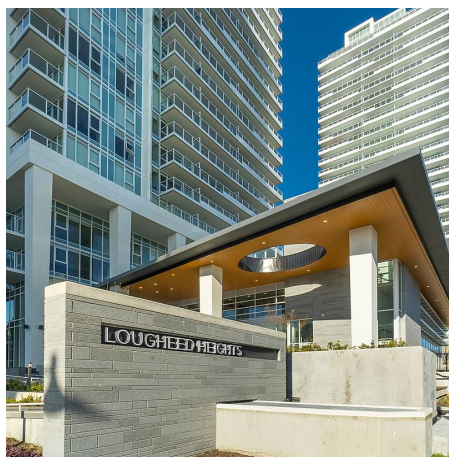

1608 525 Foster Avenue, Coquitlam

$589,000

Functional 1BR at the Lougheed Heights2 luxury new-build by BOSA in Burquitlam, furtherest from busy North Rd! EAST facing-with protected/unobstructed view of the Park, Mountain & Water & City!

KEY INFORMATION

MLS® R2694847

Residential Attached

Coquitlam West

1 Bedroom

1 Bathroom

623 SF

$232.12 Maintenance Fees

FEATURES

Year Built: 2021

Views: WATER, PARK, CITY

Listed By: RE/MAX Crest Realty

rennie