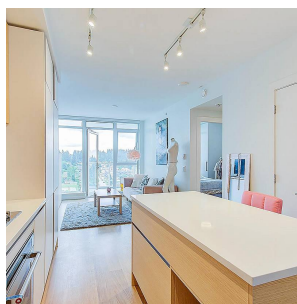

1608 525 Foster Avenue, Coquitlam

$589,000

Functional 1BR at the Lougheed Heights2 luxury new-build by BOSA in Burquitlam, furtherest from busy North Rd! EAST facing-with protected/unobstructed view of the Park, Mountain & Water & City!

KEY INFORMATION

MLS® R2694847

Residential Attached

Coquitlam West

1 Bedroom

1 Bathroom

623 SF

$232.12 Maintenance Fees

FEATURES

Year Built: 2021

Views: WATER, PARK, CITY

Listed By: RE/MAX Crest Realty

rennie