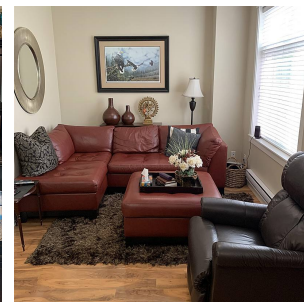

17 9405 121 Street, Surrey

$910,000

Red Leaf Crescent, Corner and Private Unit, one owner well kept, 3 Bedrooms with Master bed room full ensuite with walk in closet, Close to all shopping and 120 Street, Side and back yard is a bonus, easy access to amenities, restaurants and transportations and schools, Excellent Location, Best First Mortgage available ask For more details.

KEY INFORMATION

MLS® R2694612

Residential Attached

Queen Mary Park

3 Bedrooms

3 Bathrooms

1,516 SF

FEATURES

Year Built: 2009

Listed By: eXp Realty

rennie