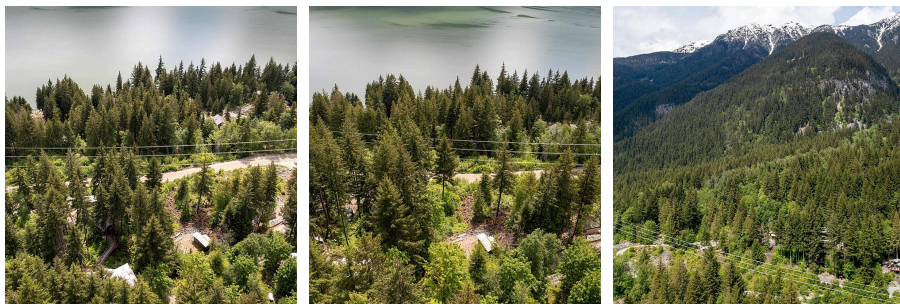

FEATURES

Views: Some views of Lillooet Lake

Listed By: Whistler Real Estate Company Limited