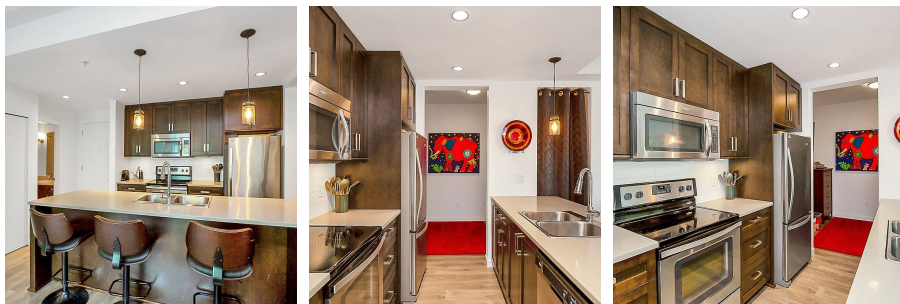

FEATURES

Year Built: 2015

Listed By: Sutton Group-West Coast Realty (Abbotsford)