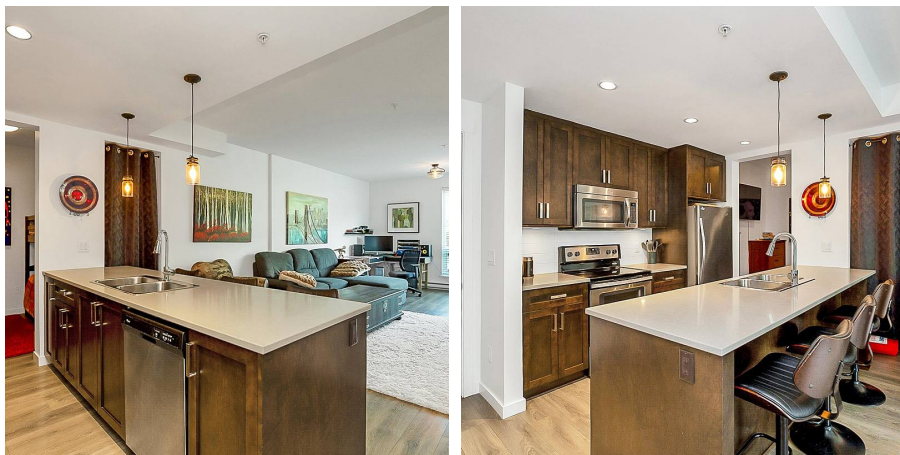

FEATURES

Year Built: 2015

Listed By: Sutton Group-West Coast Realty (Abbotsford)