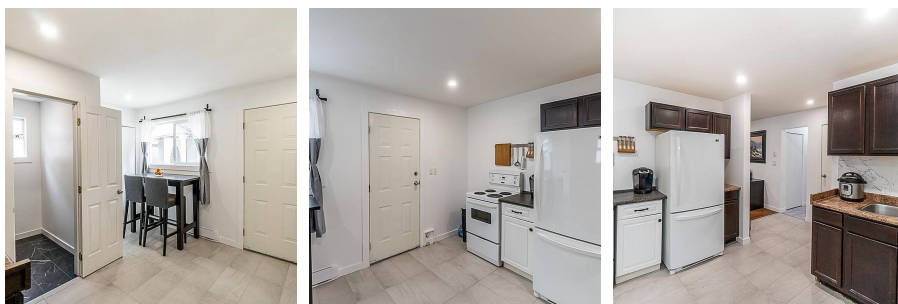

FEATURES

Year Built: 1986

Views: Mountains, Forrest, Creek

Listed By: Pathway Executives Realty Inc.