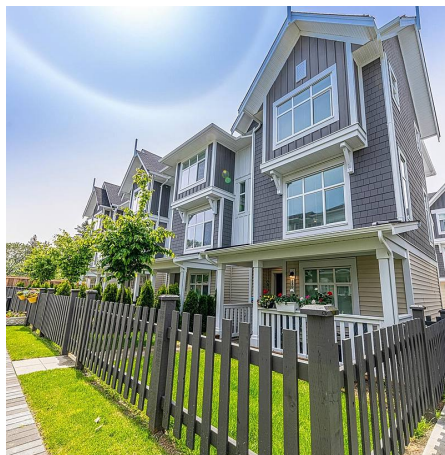

2301 11295 Pazarena Place, Maple Ridge

$898,000

Your Search Ends Here! Perfect for a Growing Family. Built by Polygon This 4 bed, 2.5 bath, 1500+ SqFt End Unit Townhouse features a fantastic Kitchen Layout with a Large Island, Quartz Counter Tops, Stainless Steel Appliances, Large Balcony, Powder Room and open concept right to the Living room. Upstairs offers your Master Bedroom that includes a Spa Inspired 2 Sink ensuite with a walk-in closet. plus 2 more bedrooms across the hall. Downstairs you will find a Large 2 Car Garage, 4th bedroom and also a fenced backyard. Club house, Outdoor pool and Fitness center to follow. Minutes away from Thomas Haney School, Haney Place Mall, Shopping and easy access to Lougheed Hwy plus Transit only minutes away. Contact your Realtor to Book a showing.

KEY INFORMATION

MLS® R2695501

Residential Attached

East Central Maple Ridge

4 Bedrooms

3 Bathrooms

1,518 SF

FEATURES

Year Built: 2020

Listed By: Royal LePage - Brookside Realty

rennie