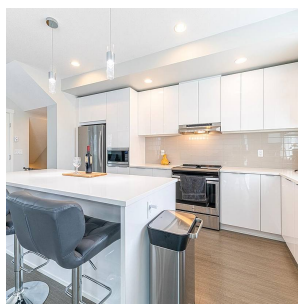

2301 11295 Pazarena Place, Maple Ridge

$898,000

Your Search Ends Here! Perfect for a Growing Family. Built by Polygon This 4 bed, 2.5 bath, 1500+ SqFt End Unit Townhouse features a fantastic Kitchen Layout with a Large Island, Quartz Counter Tops, Stainless Steel Appliances, Large Balcony, Powder Room and open concept right to the Living room. Upstairs offers your Master Bedroom that includes a Spa Inspired 2 Sink ensuite with a walk-in closet. plus 2 more bedrooms across the hall. Downstairs you will find a Large 2 Car Garage, 4th bedroom and also a fenced backyard. Club house, Outdoor pool and Fitness center to follow. Minutes away from Thomas Haney School, Haney Place Mall, Shopping and easy access to Lougheed Hwy plus Transit only minutes away. Contact your Realtor to Book a showing.

KEY INFORMATION

MLS® R2695501

Residential Attached

East Central Maple Ridge

4 Bedrooms

3 Bathrooms

1,518 SF

FEATURES

Year Built: 2020

Listed By: Royal LePage - Brookside Realty

rennie