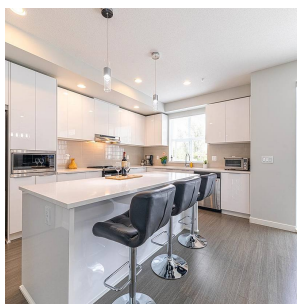

2301 11295 Pazarena Place, Maple Ridge

$898,000

Your Search Ends Here! Perfect for a Growing Family. Built by Polygon This 4 bed, 2.5 bath, 1500+ SqFt End Unit Townhouse features a fantastic Kitchen Layout with a Large Island, Quartz Counter Tops, Stainless Steel Appliances, Large Balcony, Powder Room and open concept right to the Living room. Upstairs offers your Master Bedroom that includes a Spa Inspired 2 Sink ensuite with a walk-in closet. plus 2 more bedrooms across the hall. Downstairs you will find a Large 2 Car Garage, 4th bedroom and also a fenced backyard. Club house, Outdoor pool and Fitness center to follow. Minutes away from Thomas Haney School, Haney Place Mall, Shopping and easy access to Lougheed Hwy plus Transit only minutes away. Contact your Realtor to Book a showing.

KEY INFORMATION

MLS® R2695501

Residential Attached

East Central Maple Ridge

4 Bedrooms

3 Bathrooms

1,518 SF

FEATURES

Year Built: 2020

Listed By: Royal LePage - Brookside Realty

rennie