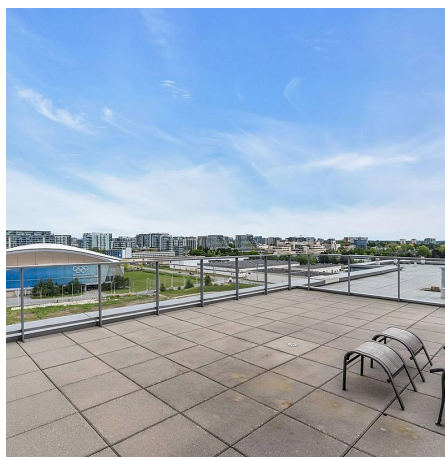

901 5131 Brighthouse Way, Richmond

$4,680,000

Unquestionably the BEST VIEW Penthouse at One River Green. Unobstructed panoramic view of the river, ocean, north shore mountains & city. Breathtaking picturesque dawn and dusk scenery from all corners of this 4 bedroom and 5 baths home. Offers over 3000sf living space and 1600 outdoor patio; double high ceiling in the living room, central AC, iconic Snaidero "Orange Line" kitchen with Miele steam oven, 30" sub-zero fridge and cutting edge Snaidero hood fan. To top that, this home comes with a sought after enclosed double garage and 3rd parking stall to please any true car lovers. Most luxury resort style amenities with an indoor lap pool & hot tub, sauna, steam room, virtual golf, theater, party room, extensive water Garden, 24 hour concierge & much more! Must view to be appreciated!

KEY INFORMATION

MLS® R2695303

Residential Attached

Brighthouse

4 Bedrooms

5 Bathrooms

3,027 SF

$1,973.54 Maintenance Fees

FEATURES

Year Built: 2013

Views: UNOBSTRUCTED WATER, MOUNTAIN

Listed By: Pacific Evergreen Realty Ltd.

rennie