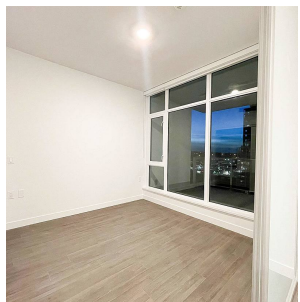

1907 2351 Beta Avenue, Burnaby

$690,000

Lumina - starling tower in the heart of Brentwood. Functional upper level one bedroom, with superb city and mountain view. 9' ceiling, laminated floor, open kitchen with high end European appliances. Next to the Brentwood skytrain station & town center. 25,000 sq.ft of amenities including Fitness center, game room, music, yoga rooms, outdoor social area & guest suites, 24/7 concierge. Smart investment property with good cash flow, or live-in for work or study. One Parking and a storage locker. GST included.

KEY INFORMATION

MLS® R2695901

Residential Attached

Brentwood Park

1 Bedroom

1 Bathroom

555 SF

$252.97 Maintenance Fees

FEATURES

Year Built: 2020

Views: City

Listed By: Sutton Centre Realty

rennie