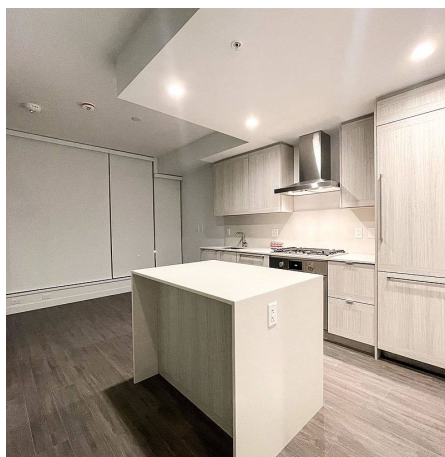

1907 2351 Beta Avenue, Burnaby

$690,000

Lumina - starling tower in the heart of Brentwood. Functional upper level one bedroom, with superb city and mountain view. 9' ceiling, laminated floor, open kitchen with high end European appliances. Next to the Brentwood skytrain station & town center. 25,000 sq.ft of amenities including Fitness center, game room, music, yoga rooms, outdoor social area & guest suites, 24/7 concierge. Smart investment property with good cash flow, or live-in for work or study. One Parking and a storage locker. GST included.

KEY INFORMATION

MLS® R2695901

Residential Attached

Brentwood Park

1 Bedroom

1 Bathroom

555 SF

$252.97 Maintenance Fees

FEATURES

Year Built: 2020

Views: City

Listed By: Sutton Centre Realty

rennie