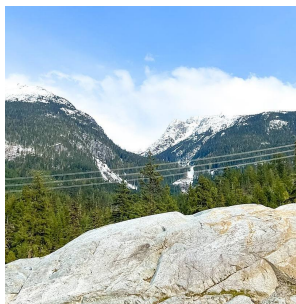

9055 Armchair Place, Whistler

$3,899,000

Your own piece of Rock and your own private Paradise! Perched on a hill in the middle of a valley with panoramic views of the mountains all around, and the sound of river flowing by at your feet! Can you imagine a better piece of Real Estate on this Planet? This is it! A beautiful House over five thousand square Feet that you would love and be proud to call your Home! You got to see it to believe it! This most beautiful house sits on 1.4 Acres of treed land with 8 Bedrooms and 8 Bathrooms. Almost every room has a Walk-in Closet, a private bathroom, a Deck and an amazing view. Natural light pours in this house all day long from all directions. Open concept Chef's Kitchen, Living room, Dining room and Family room all integrated together seamlessly. Bonus-2 Bedroom Rental Suite. Call.

KEY INFORMATION

MLS® R2695601

Residential Detached

Whistler Village

8 Bedrooms

8 Bathrooms

5,494 SF

61,000 SF Lot

FEATURES

Year Built: 2021

Views: Mountain & River View

Listed By: RE/MAX Dream Home Realty

rennie