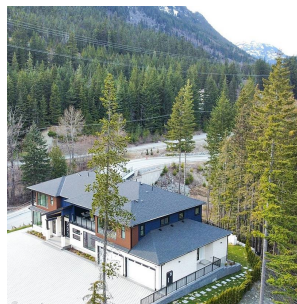

9055 Armchair Place, Whistler

\$3,899,000

Your own piece of Rock and your own private Paradise! Perched on a hill in the middle of a valley with panoramic views of the mountains all around, and the sound of river flowing by at your feet! Can you imagine a better piece of Real Estate on this Planet? This is it! A beautiful House over five thousand square Feet that you would love and be proud to call your Home! You got to see it to believe it! This most beautiful house sits on 1.4 Acres of treed land with 8 Bedrooms and 8 Bathrooms. Almost every room has a Walk-in Closet, a private bathroom, a Deck and an amazing view. Natural light pours in this house all day long from all directions. Open concept Chef's Kitchen, Living room, Dining room and Family room all integrated together seamlessly. Bonus-2 Bedroom Rental Suite. Call.

KEY INFORMATION

MLS® R2695601

Residential Detached

Whistler Village

8 Bedrooms

8 Bathrooms

5,494 SF

61,000 SF Lot

FEATURES

Year Built: 2021

Views: Mountain & River View

Listed By: RE/MAX Dream Home Realty

rennie