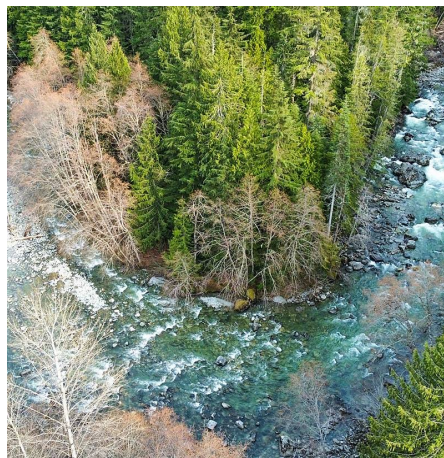

9055 Armchair Place, Whistler

$3,899,000

Your own piece of Rock and your own private Paradise! Perched on a hill in the middle of a valley with panoramic views of the mountains all around, and the sound of river flowing by at your feet! Can you imagine a better piece of Real Estate on this Planet? This is it! A beautiful House over five thousand square Feet that you would love and be proud to call your Home! You got to see it to believe it! This most beautiful house sits on 1.4 Acres of treed land with 8 Bedrooms and 8 Bathrooms. Almost every room has a Walk-in Closet, a private bathroom, a Deck and an amazing view. Natural light pours in this house all day long from all directions. Open concept Chef's Kitchen, Living room, Dining room and Family room all integrated together seamlessly. Bonus-2 Bedroom Rental Suite. Call.

KEY INFORMATION

MLS® R2695601

Residential Detached

Whistler Village

8 Bedrooms

8 Bathrooms

5,494 SF

61,000 SF Lot

FEATURES

Year Built: 2021

Views: Mountain & River View

Listed By: RE/MAX Dream Home Realty

rennie