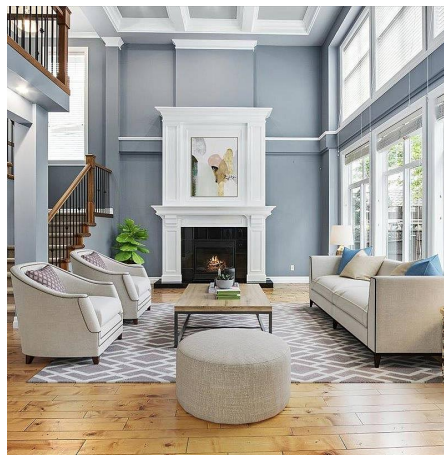

5844 Shawnigan Drive, Chilliwack

$1,299,900

Stunning Garrison Crossing Home!! Loaded with all the bells and whistles INCLUDING ELEVATOR FOR THOSE THAT DON'T WANT STAIRS and already has a SUITE in basement perfect for family or rental.. Great room with 17ft coffered ceiling, maple kitchen with large breakfast bar/island & granite countertops, huge entryway, in floor heating. Master bdrm features 5pc ensuite and walk in closet. This spacious home boasts 6 bedrooms, 4 bathrooms, on 3 levels, including a 2 bedroom in-law suite. Surrounded by serene mountain views, you'll enjoy the multiple walking and biking trails and local green space. This well crafted home is the perfect place for your growing family to call home. Close to all amenities

KEY INFORMATION

MLS® R2696190

Residential Detached

Chilliwack

6 Bedrooms

4 Bathrooms

3,188 SF

4,299 SF Lot

FEATURES

Year Built: 2007

Views: MOUNTAINS

Listed By: HomeLife Advantage Realty Ltd (Vedder)

rennie