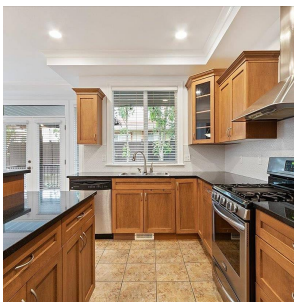

5844 Shawnigan Drive, Chilliwack

$1,299,900

Stunning Garrison Crossing Home!! Loaded with all the bells and whistles INCLUDING ELEVATOR FOR THOSE THAT DON'T WANT STAIRS and already has a SUITE in basement perfect for family or rental.. Great room with 17ft coffered ceiling, maple kitchen with large breakfast bar/island & granite countertops, huge entryway, in floor heating. Master bdrm features 5pc ensuite and walk in closet. This spacious home boasts 6 bedrooms, 4 bathrooms, on 3 levels, including a 2 bedroom in-law suite. Surrounded by serene mountain views, you'll enjoy the multiple walking and biking trails and local green space. This well crafted home is the perfect place for your growing family to call home. Close to all amenities

KEY INFORMATION

MLS® R2696190

Residential Detached

Chilliwack

6 Bedrooms

4 Bathrooms

3,188 SF

4,299 SF Lot

FEATURES

Year Built: 2007

Views: MOUNTAINS

Listed By: HomeLife Advantage Realty Ltd (Vedder)

rennie