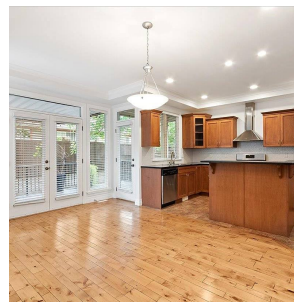

5844 Shawnigan Drive, Chilliwack

$1,299,900

Stunning Garrison Crossing Home!! Loaded with all the bells and whistles INCLUDING ELEVATOR FOR THOSE THAT DON'T WANT STAIRS and already has a SUITE in basement perfect for family or rental.. Great room with 17ft coffered ceiling, maple kitchen with large breakfast bar/island & granite countertops, huge entryway, in floor heating. Master bdrm features 5pc ensuite and walk in closet. This spacious home boasts 6 bedrooms, 4 bathrooms, on 3 levels, including a 2 bedroom in-law suite. Surrounded by serene mountain views, you'll enjoy the multiple walking and biking trails and local green space. This well crafted home is the perfect place for your growing family to call home. Close to all amenities

KEY INFORMATION

MLS® R2696190

Residential Detached

Chilliwack

6 Bedrooms

4 Bathrooms

3,188 SF

4,299 SF Lot

FEATURES

Year Built: 2007

Views: MOUNTAINS

Listed By: HomeLife Advantage Realty Ltd (Vedder)

rennie