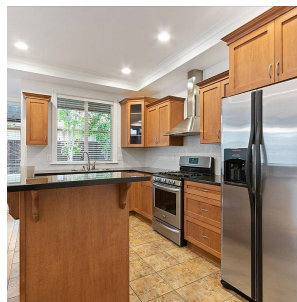

5844 Shawnigan Drive, Chilliwack

$1,299,900

Stunning Garrison Crossing Home!! Loaded with all the bells and whistles INCLUDING ELEVATOR FOR THOSE THAT DON'T WANT STAIRS and already has a SUITE in basement perfect for family or rental.. Great room with 17ft coffered ceiling, maple kitchen with large breakfast bar/island & granite countertops, huge entryway, in floor heating. Master bdrm features 5pc ensuite and walk in closet. This spacious home boasts 6 bedrooms, 4 bathrooms, on 3 levels, including a 2 bedroom in-law suite. Surrounded by serene mountain views, you'll enjoy the multiple walking and biking trails and local green space. This well crafted home is the perfect place for your growing family to call home. Close to all amenities

KEY INFORMATION

MLS® R2696190

Residential Detached

Chilliwack

6 Bedrooms

4 Bathrooms

3,188 SF

4,299 SF Lot

FEATURES

Year Built: 2007

Views: MOUNTAINS

Listed By: HomeLife Advantage Realty Ltd (Vedder)

rennie