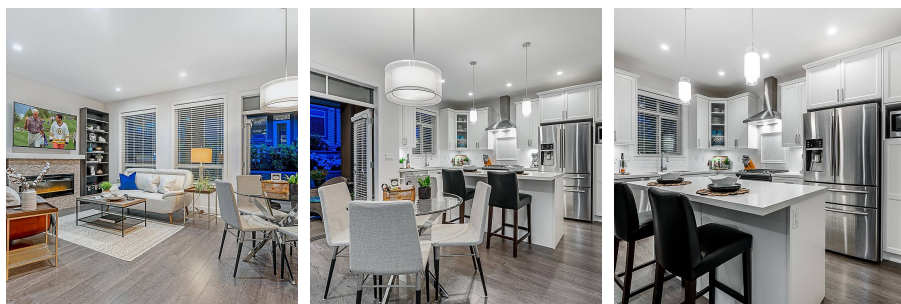

FEATURES

Year Built: 2016

Listed By: Vybe Realty