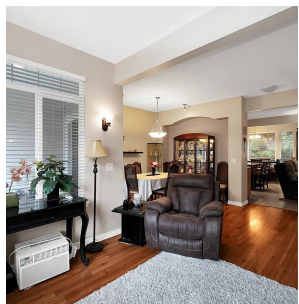

16 23233 Kanaka Way, Maple Ridge

$879,999

Welcome to Kanaka Creek! This townhome is in RIVERWOODS COMPLEX which don't become available very often. Its large, well run, family and pet friendly! Its got an updated kitchen and 3 large bedrooms upstairs. The master has a walk-in closet with a full bathroom that has a separate tub and shower. In the basement there a full bathroom, a large rec room (currently being used as a bedroom) and a den easily large enough to be a bedroom as well. There is a double garage with a driveway long enough to park 2 more vehicles. This unit has a front patio and fenced backyard perfect for BBQ's. The complex is a no through road and has a small playground for the kids. Kanaka Creek Elementary and Thomas Haney Secondary are the schools in the catchment.

KEY INFORMATION

MLS® R2696742

Residential Attached

Cottonwood

3 Bedrooms

4 Bathrooms

2,254 SF

FEATURES

Year Built: 2003

Listed By: Stonehaus Realty Corp.

rennie