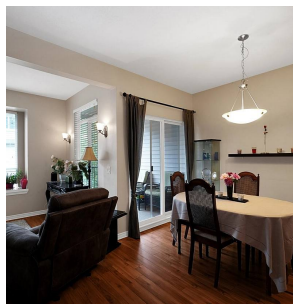

16 23233 Kanaka Way, Maple Ridge

$879,999

Welcome to Kanaka Creek! This townhome is in RIVERWOODS COMPLEX which don't become available very often. Its large, well run, family and pet friendly! Its got an updated kitchen and 3 large bedrooms upstairs. The master has a walk-in closet with a full bathroom that has a separate tub and shower. In the basement there a full bathroom, a large rec room (currently being used as a bedroom) and a den easily large enough to be a bedroom as well. There is a double garage with a driveway long enough to park 2 more vehicles. This unit has a front patio and fenced backyard perfect for BBQ's. The complex is a no through road and has a small playground for the kids. Kanaka Creek Elementary and Thomas Haney Secondary are the schools in the catchment.

KEY INFORMATION

MLS® R2696742

Residential Attached

Cottonwood

3 Bedrooms

4 Bathrooms

2,254 SF

FEATURES

Year Built: 2003

Listed By: Stonehaus Realty Corp.

rennie