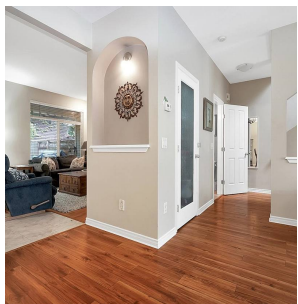

16 23233 Kanaka Way, Maple Ridge

$879,999

Welcome to Kanaka Creek! This townhome is in RIVERWOODS COMPLEX which don't become available very often. Its large, well run, family and pet friendly! Its got an updated kitchen and 3 large bedrooms upstairs. The master has a walk-in closet with a full bathroom that has a separate tub and shower. In the basement there a full bathroom, a large rec room (currently being used as a bedroom) and a den easily large enough to be a bedroom as well. There is a double garage with a driveway long enough to park 2 more vehicles. This unit has a front patio and fenced backyard perfect for BBQ's. The complex is a no through road and has a small playground for the kids. Kanaka Creek Elementary and Thomas Haney Secondary are the schools in the catchment.

KEY INFORMATION

MLS® R2696742

Residential Attached

Cottonwood

3 Bedrooms

4 Bathrooms

2,254 SF

FEATURES

Year Built: 2003

Listed By: Stonehaus Realty Corp.

rennie