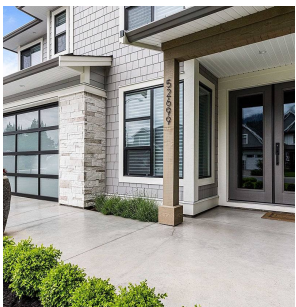

# 52699 Rosestone Place, Rosedale

\$1,949,000

Welcome to the Good Life! Custom MULTIGENERATIONAL HOME has merged 2 very different lifestyles while keeping on trend. Sparring no expense & allowing each separate area to stay on point with uncompromised quality & function. Completely separate entry level basement with custom entry built ins, oversized islands, RV parking. Floor to ceiling stone fireplaces & custom built-ins with luxurious kitchens create amazing great room spaces .Master en-suites boast heated floors, flat screen TV'S, beautiful stand alone tubs & large showers.6 Bedrooms & 4 Bathrooms. Triple Garage-3rd Bay oversize 25x14 & 9'door.10x16 Shop with roll up door. Extra sound barrier between floors .Both floors have been finished to the same quality. Create your own Bubble! Live equal and together.