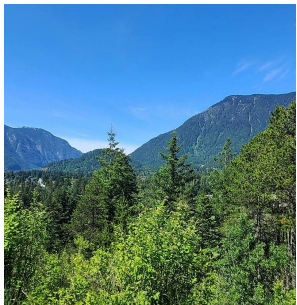

21523 Thacker Mountain Road, Hope

\$249,900

The best-priced building lot in all of Hope! Let your dreams and ideas run wild with this almost 8000 square foot view lot located on the very desirable Thacker Mountain. Absolutely stunning west-facing views of the Valley and Mountains waiting for your custom forever home or build your getaway house from the city! This lot was hand-picked by a developer due to its location and build-out potential. 5-minute drive to Kawkawa Lake and 10-min bike ride. 5-minute drive to Hope Center w/ restaurants, shopping, parks, schools, gas stations, and the on-ramps to HWY 1, HWY 3, HWY 5, and HWY 7. All right at your fingertips but yet far enough that you don't hear or see it. In your backyard is Hope Golf Club, Hiking Trails, Bike Park and Trails, Fishing and Fraser River. So much to mention, call now!