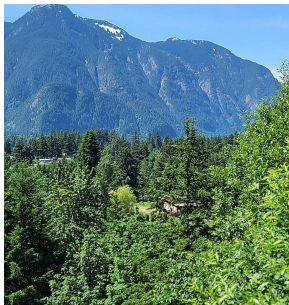

21523 Thacker Mountain Road, Hope

\$249,900

The best-priced building lot in all of Hope! Let your dreams and ideas run wild with this almost 8000 square foot view lot located on the very desirable Thacker Mountain. Absolutely stunning west-facing views of the Valley and Mountains waiting for your custom forever home or build your getaway house from the city! This lot was hand-picked by a developer due to its location and build-out potential. 5-minute drive to Kawkawa Lake and 10-min bike ride. 5-minute drive to Hope Center w/ restaurants, shopping, parks, schools, gas stations, and the on-ramps to HWY 1, HWY 3, HWY 5, and HWY 7. All right at your fingertips but yet far enough that you don't hear or see it. In your backyard is Hope Golf Club, Hiking Trails, Bike Park and Trails, Fishing and Fraser River. So much to mention, call now!