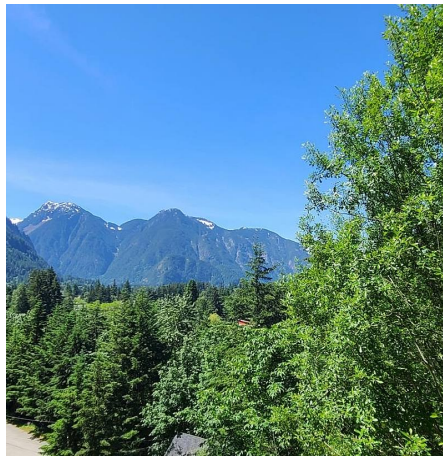

21523 Thacker Mountain Road, Hope

\$249,900

The best-priced building lot in all of Hope! Let your dreams and ideas run wild with this almost 8000 square foot view lot located on the very desirable Thacker Mountain. Absolutely stunning west-facing views of the Valley and Mountains waiting for your custom forever home or build your getaway house from the city! This lot was hand-picked by a developer due to its location and build-out potential. 5-minute drive to Kawkawa Lake and 10-min bike ride. 5-minute drive to Hope Center w/ restaurants, shopping, parks, schools, gas stations, and the on-ramps to HWY 1, HWY 3, HWY 5, and HWY 7. All right at your fingertips but yet far enough that you don't hear or see it. In your backyard is Hope Golf Club, Hiking Trails, Bike Park and Trails, Fishing and Fraser River. So much to mention, call now!