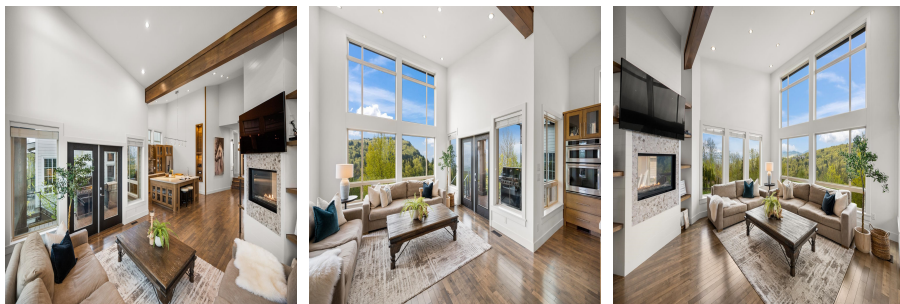

FEATURES

Year Built: 2010

Views: Mountain & valley

Listed By: RE/MAX Treeland Realty